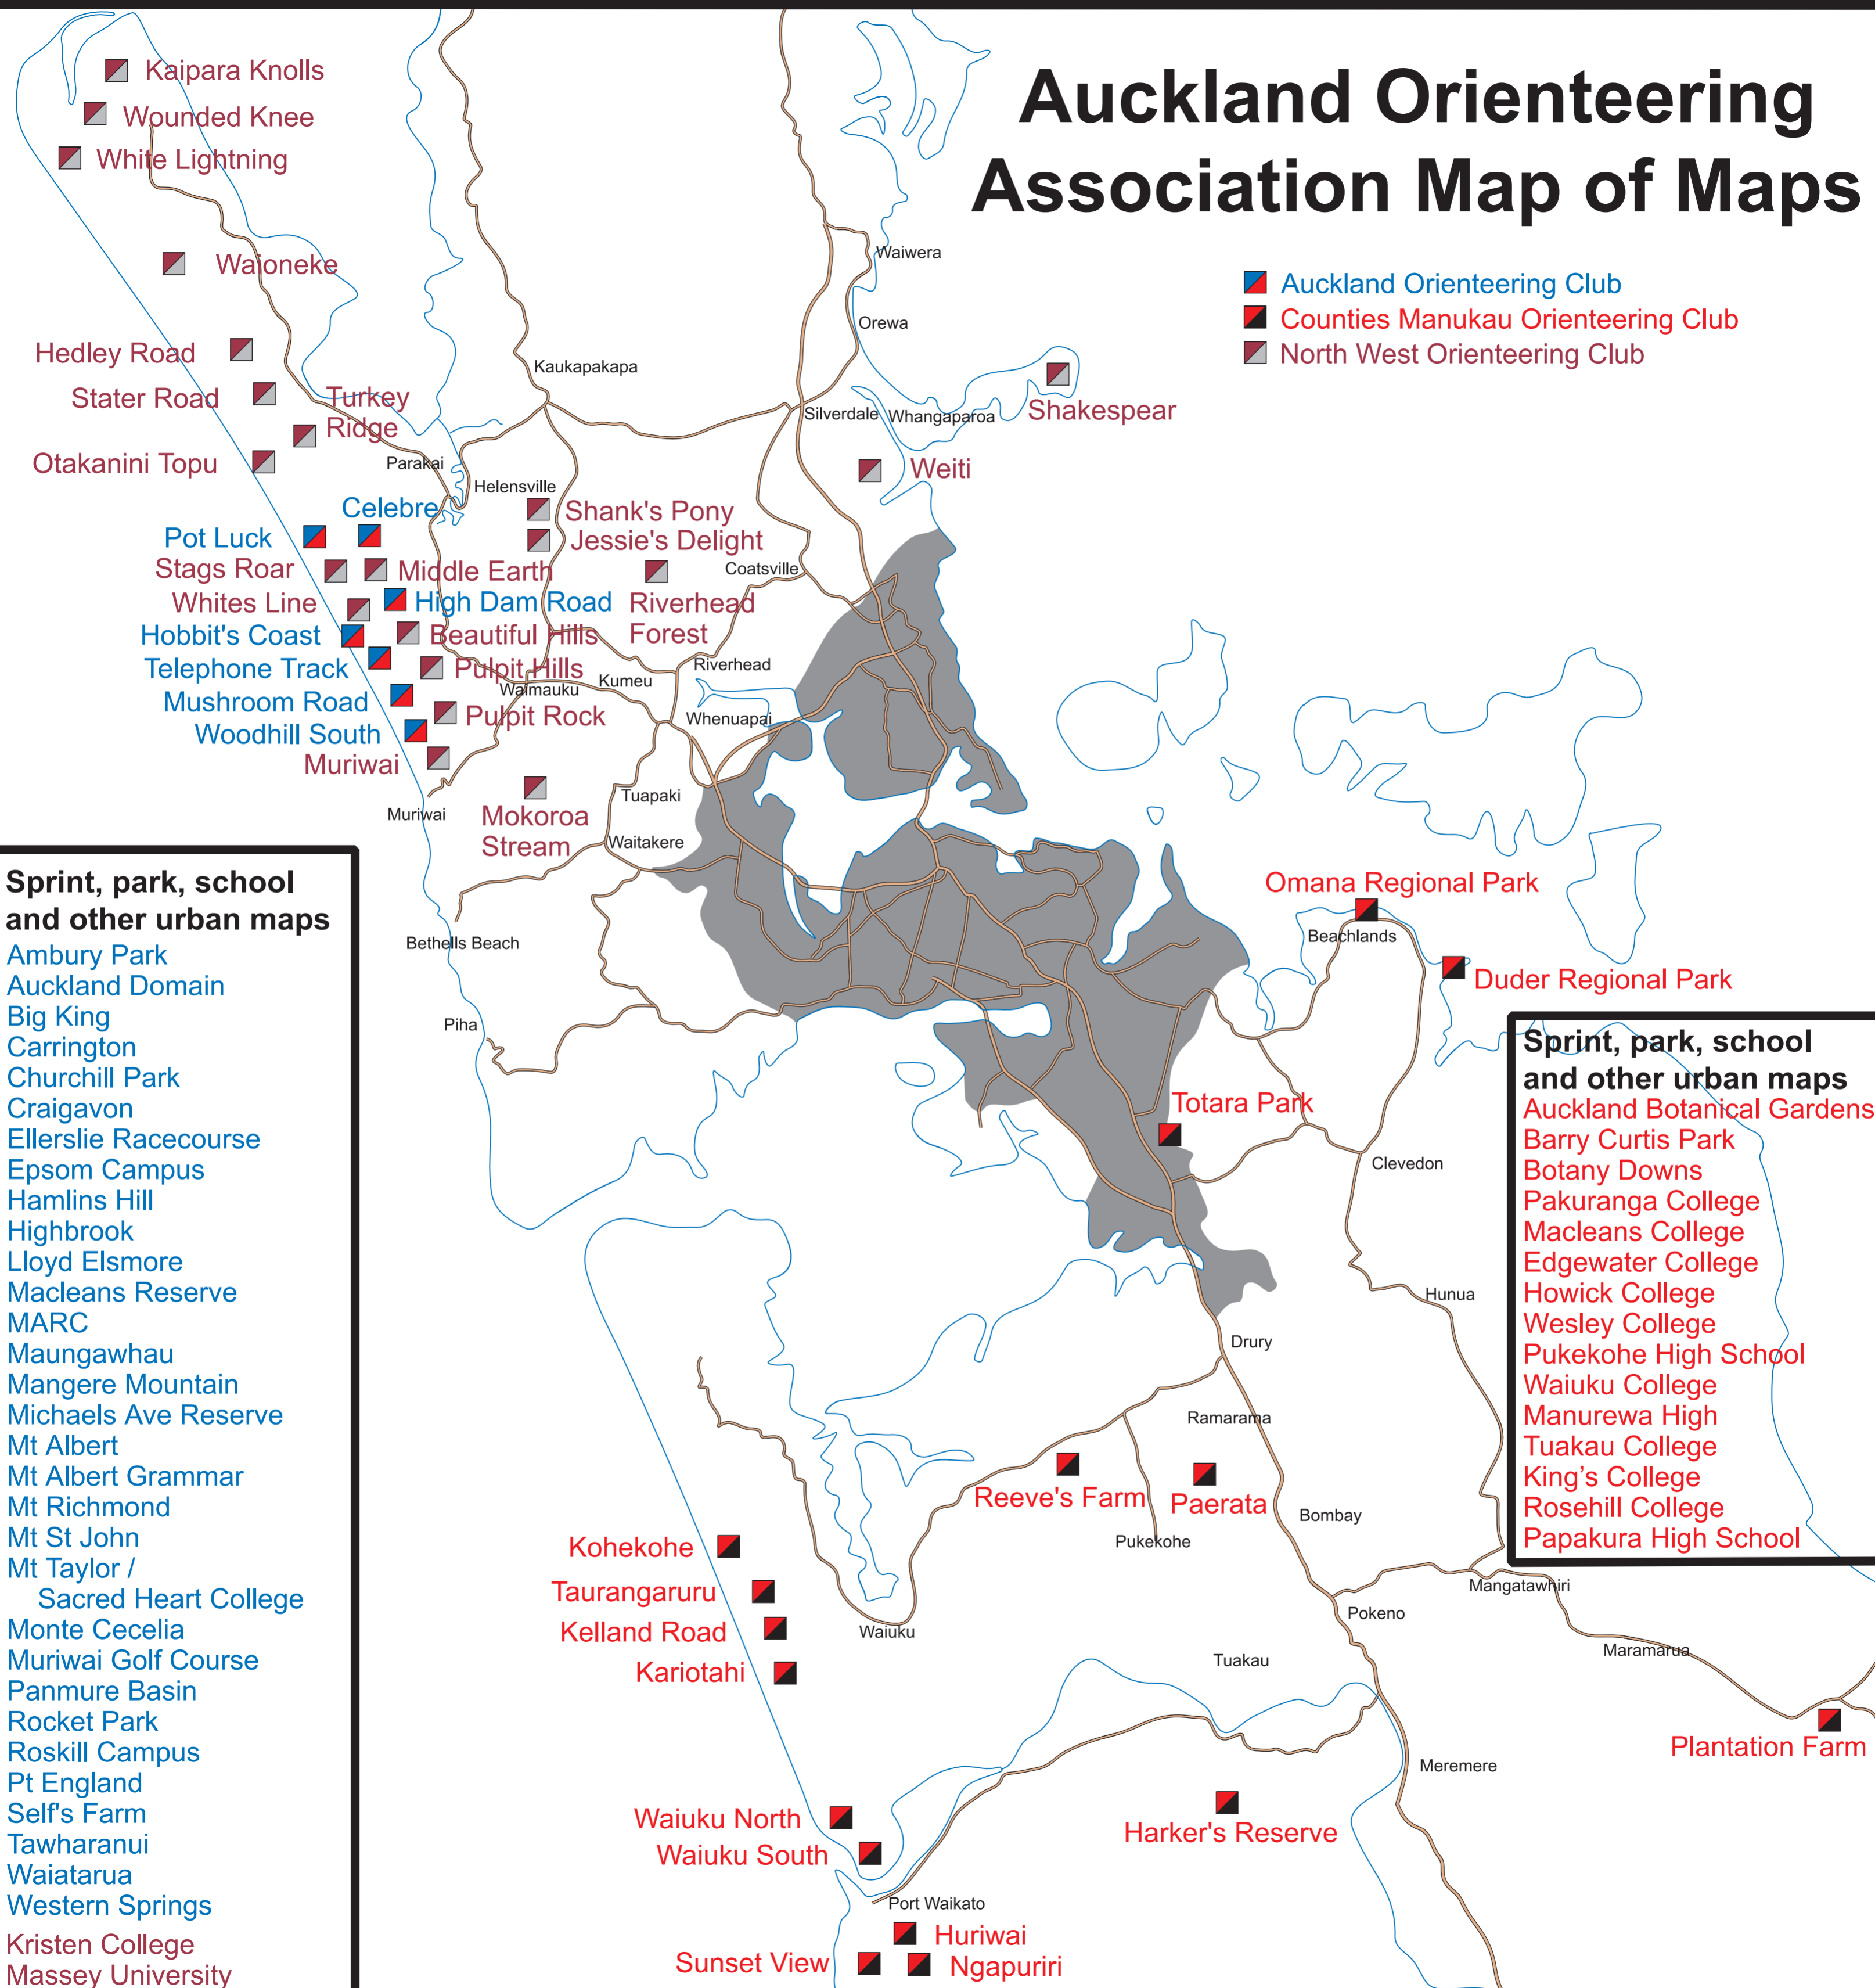

Auckland Orienteering Association Map of Maps

- Auckland Orienteering Club
- Counties Manukau Orienteering Club
- North West Orienteering Club

Sprint, park, school and other urban maps

- Ambury Park
- Auckland Domain
- Big King
- Carrington
- Churchill Park
- Craigavon
- Ellerslie Racecourse
- Epsom Campus
- Hamlins Hill
- Highbrook
- Lloyd Elsmore
- Macleans Reserve
- MARC
- Maungawhau
- Mangere Mountain
- Michaels Ave Reserve
- Mt Albert
- Mt Albert Grammar
- Mt Richmond
- Mt St John
- Mt Taylor / Sacred Heart College
- Monte Cecilia
- Muriwai Golf Course
- Panmure Basin
- Rocket Park
- Roskill Campus
- Pt England
- Self's Farm
- Tawharanui
- Waiatarua
- Western Springs
- Kristen College
- Massey University

Sprint, park, school and other urban maps

- Auckland Botanical Gardens
- Barry Curtis Park
- Botany Downs
- Pakuranga College
- Macleans College
- Edgewater College
- Howick College
- Wesley College
- Pukekohe High School
- Waiuku College
- Manurewa High
- Tuakau College
- King's College
- Rosehill College
- Papakura High School

Plantation Farm