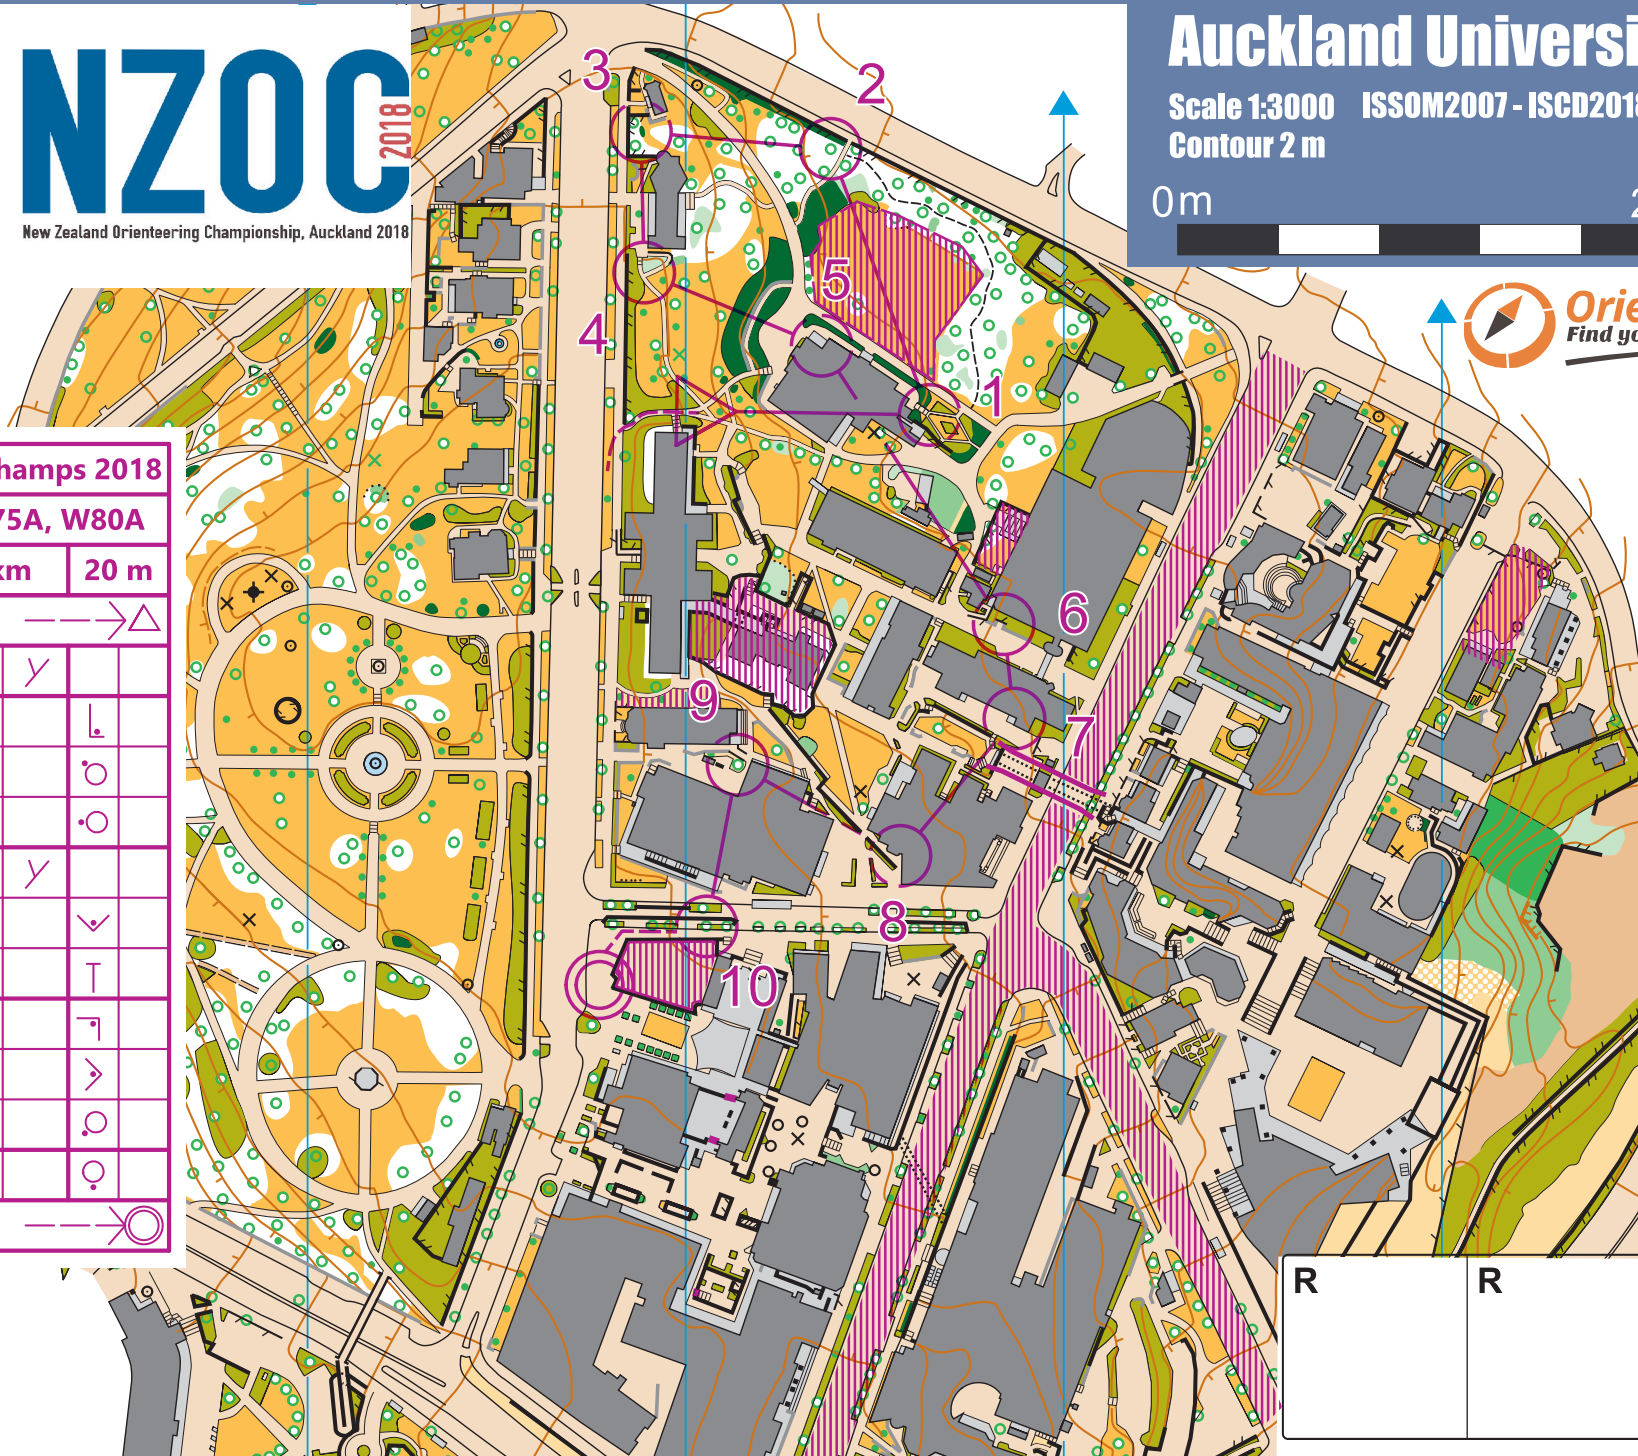

NZOC

2018
New Zealand Orienteering Championship, Auckland 2018

Auckland University

Scale 1:3000 ISSOM2007 - ISCD2018
Contour 2 m

0m

200 m

Course 7

NZ Orienteering Champs 2018

M80A, M85A, W75A, W80A

Course 7 1.4 km 20 m

50 m		→△	
▷	←	↗	↘
1 111	↗	↘	⊥
2 121	↖	⬆	○
3 42	⊗		○
4 58	↗	↘	Y
5 116	■		✓
6 203	→	↗	⊥
7 124	■		⊥
8 117	→	■	▷
9 46	⬆		○
10 100	↙	⬆	○
60 m		○	

R	R	R
---	---	---