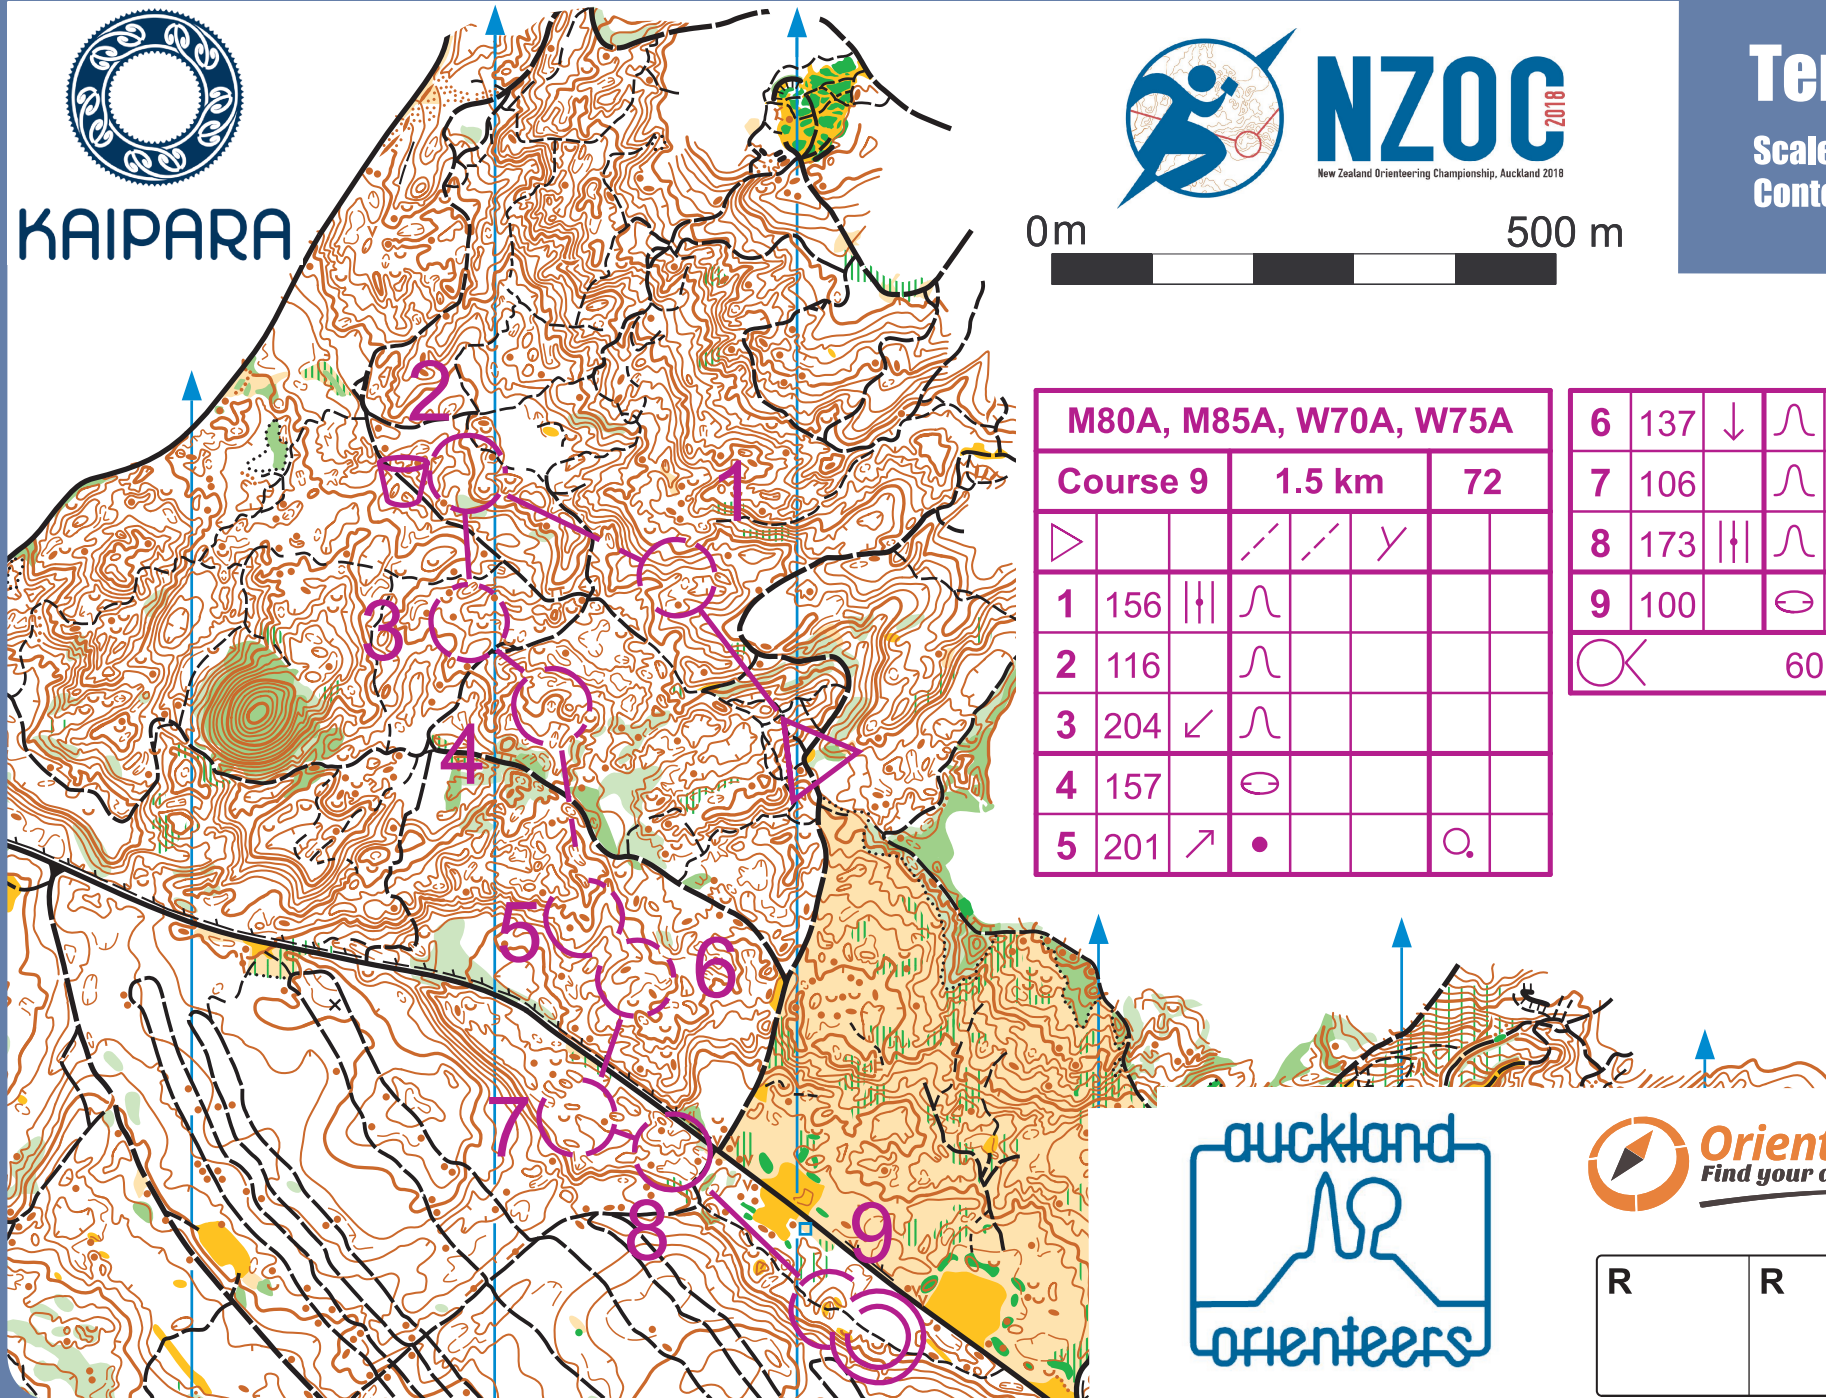

KAIPARA

NZOC
2018
New Zealand Orienteering Championship, Auckland 2018

Temu Road

Scale 1:7,500
Contours 2.5 m

M80A, M85A, W70A, W75A						
Course 9		1.5 km		72		
▷		/	/	Y		
1	156		∩			
2	116		∩			
3	204	↙	∩			
4	157		⊖			
5	201	↗	•			⊙

6	137	↓	∩				
7	106		∩				
8	173		∩				
9	100		⊖				
		⊙		60 m		⊙	

R	R	R
---	---	---