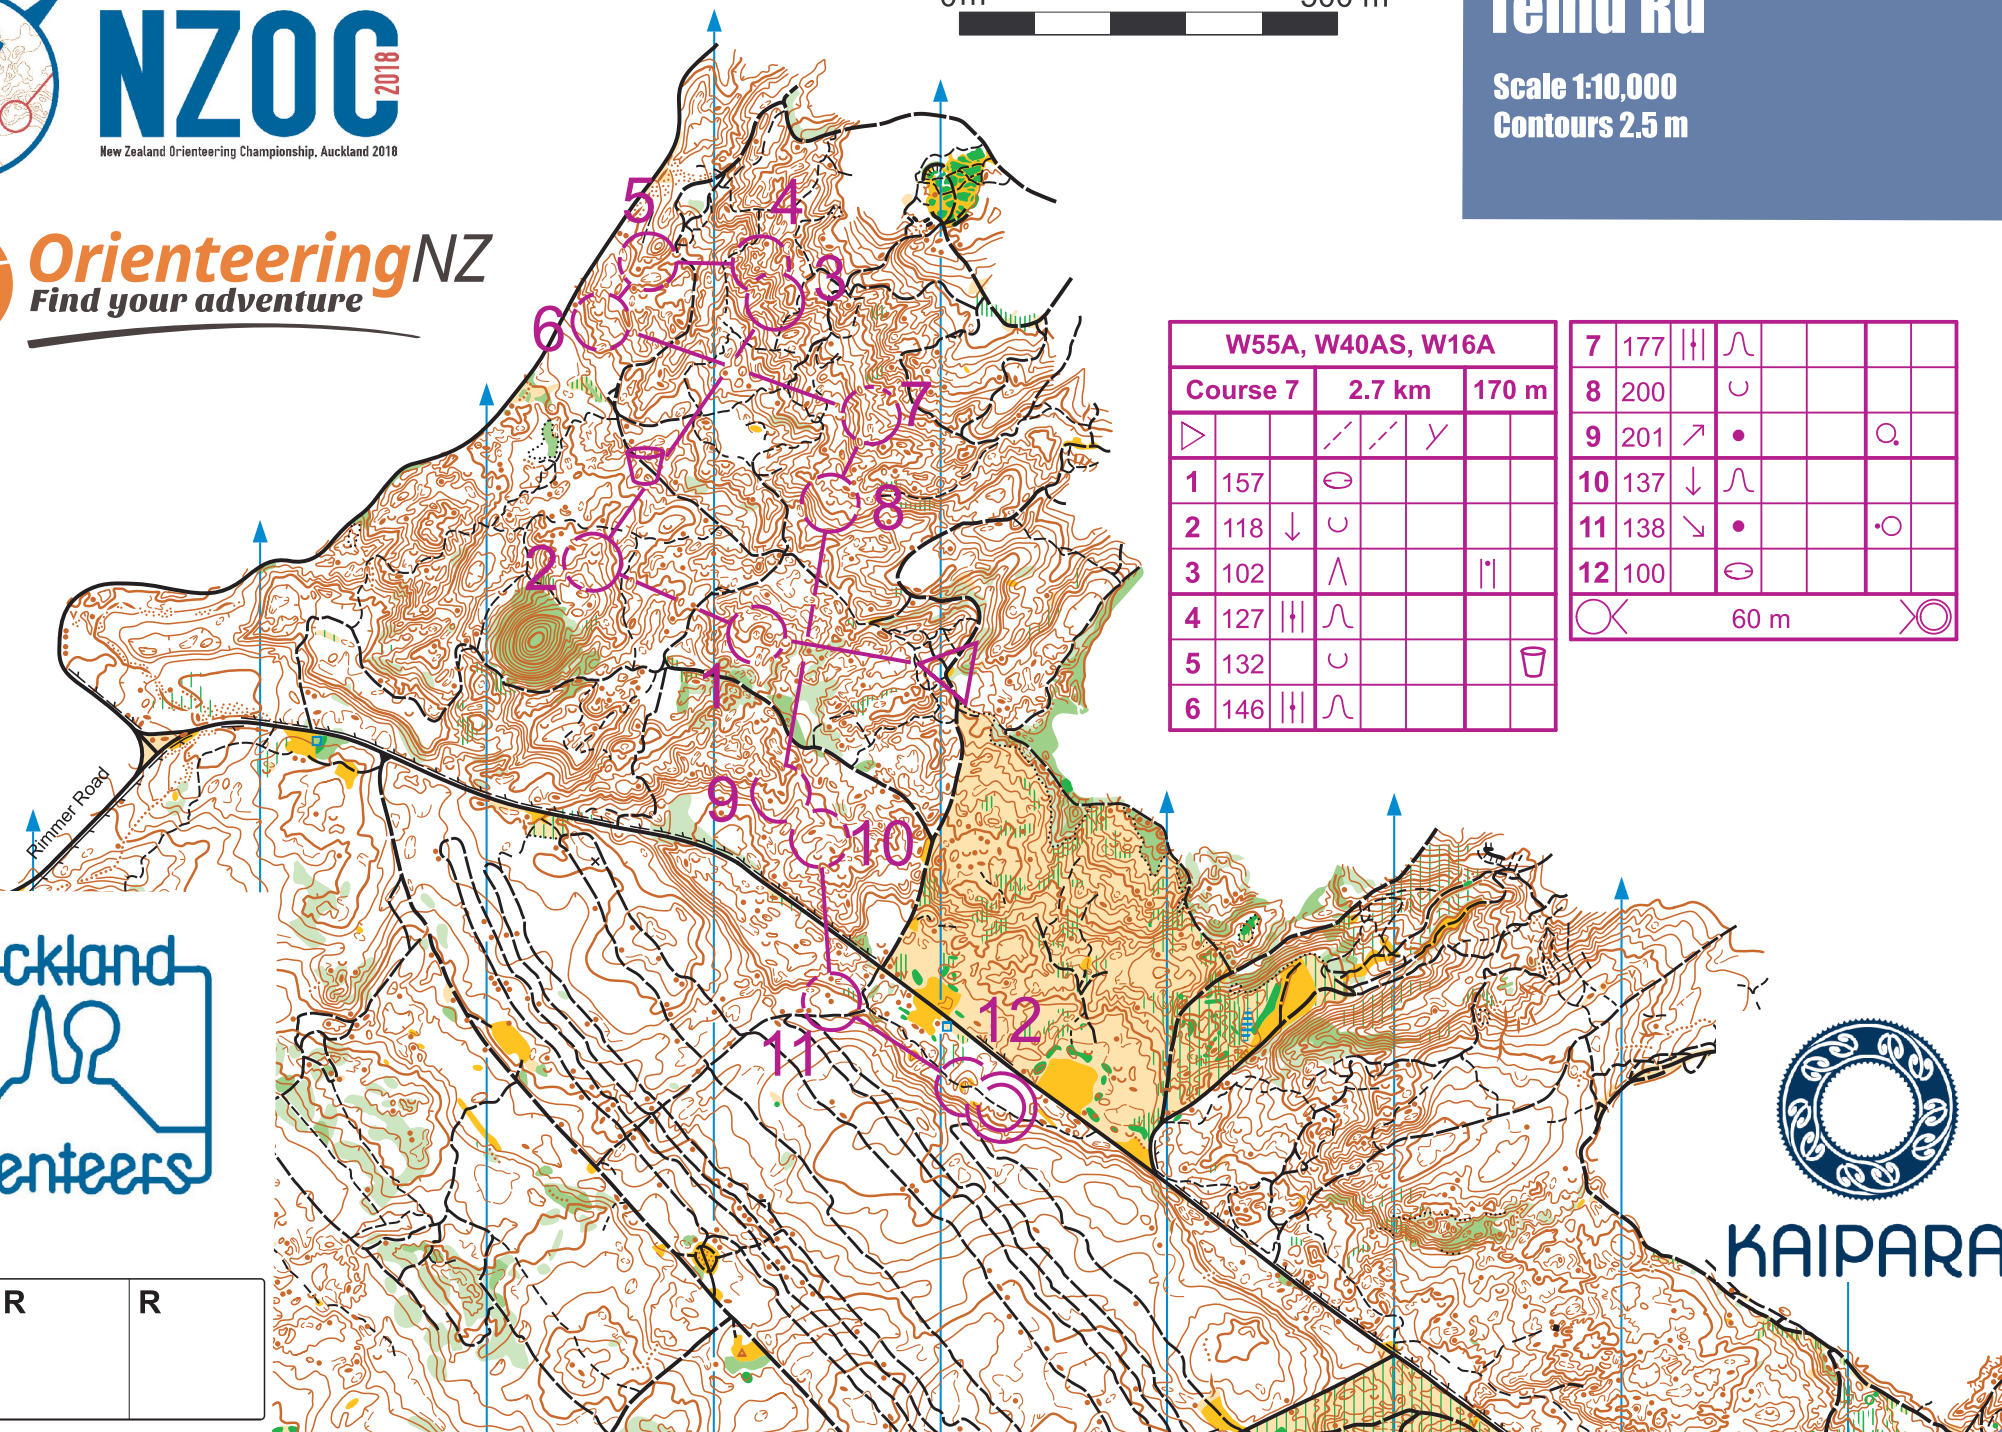

NZOC
2018
New Zealand Orienteering Championship, Auckland 2018

Temu Rd

Scale 1:10,000
Contours 2.5 m

W55A, W40AS, W16A			
Course 7	2.7 km	170 m	
▷	↗	↘	∨
1 157	⊖		
2 118	↓	∪	
3 102	∧		∥
4 127	∥	∩	
5 132	∪		☐
6 146	∥	∩	

7 177	∥	∩			
8 200		∪			
9 201	↗	•		⊙	
10 137	↓	∩			
11 138	↘	•		⊙	
12 100		⊖			
⊗		60 m		⊗	

KAIPARA

R	R	R
---	---	---