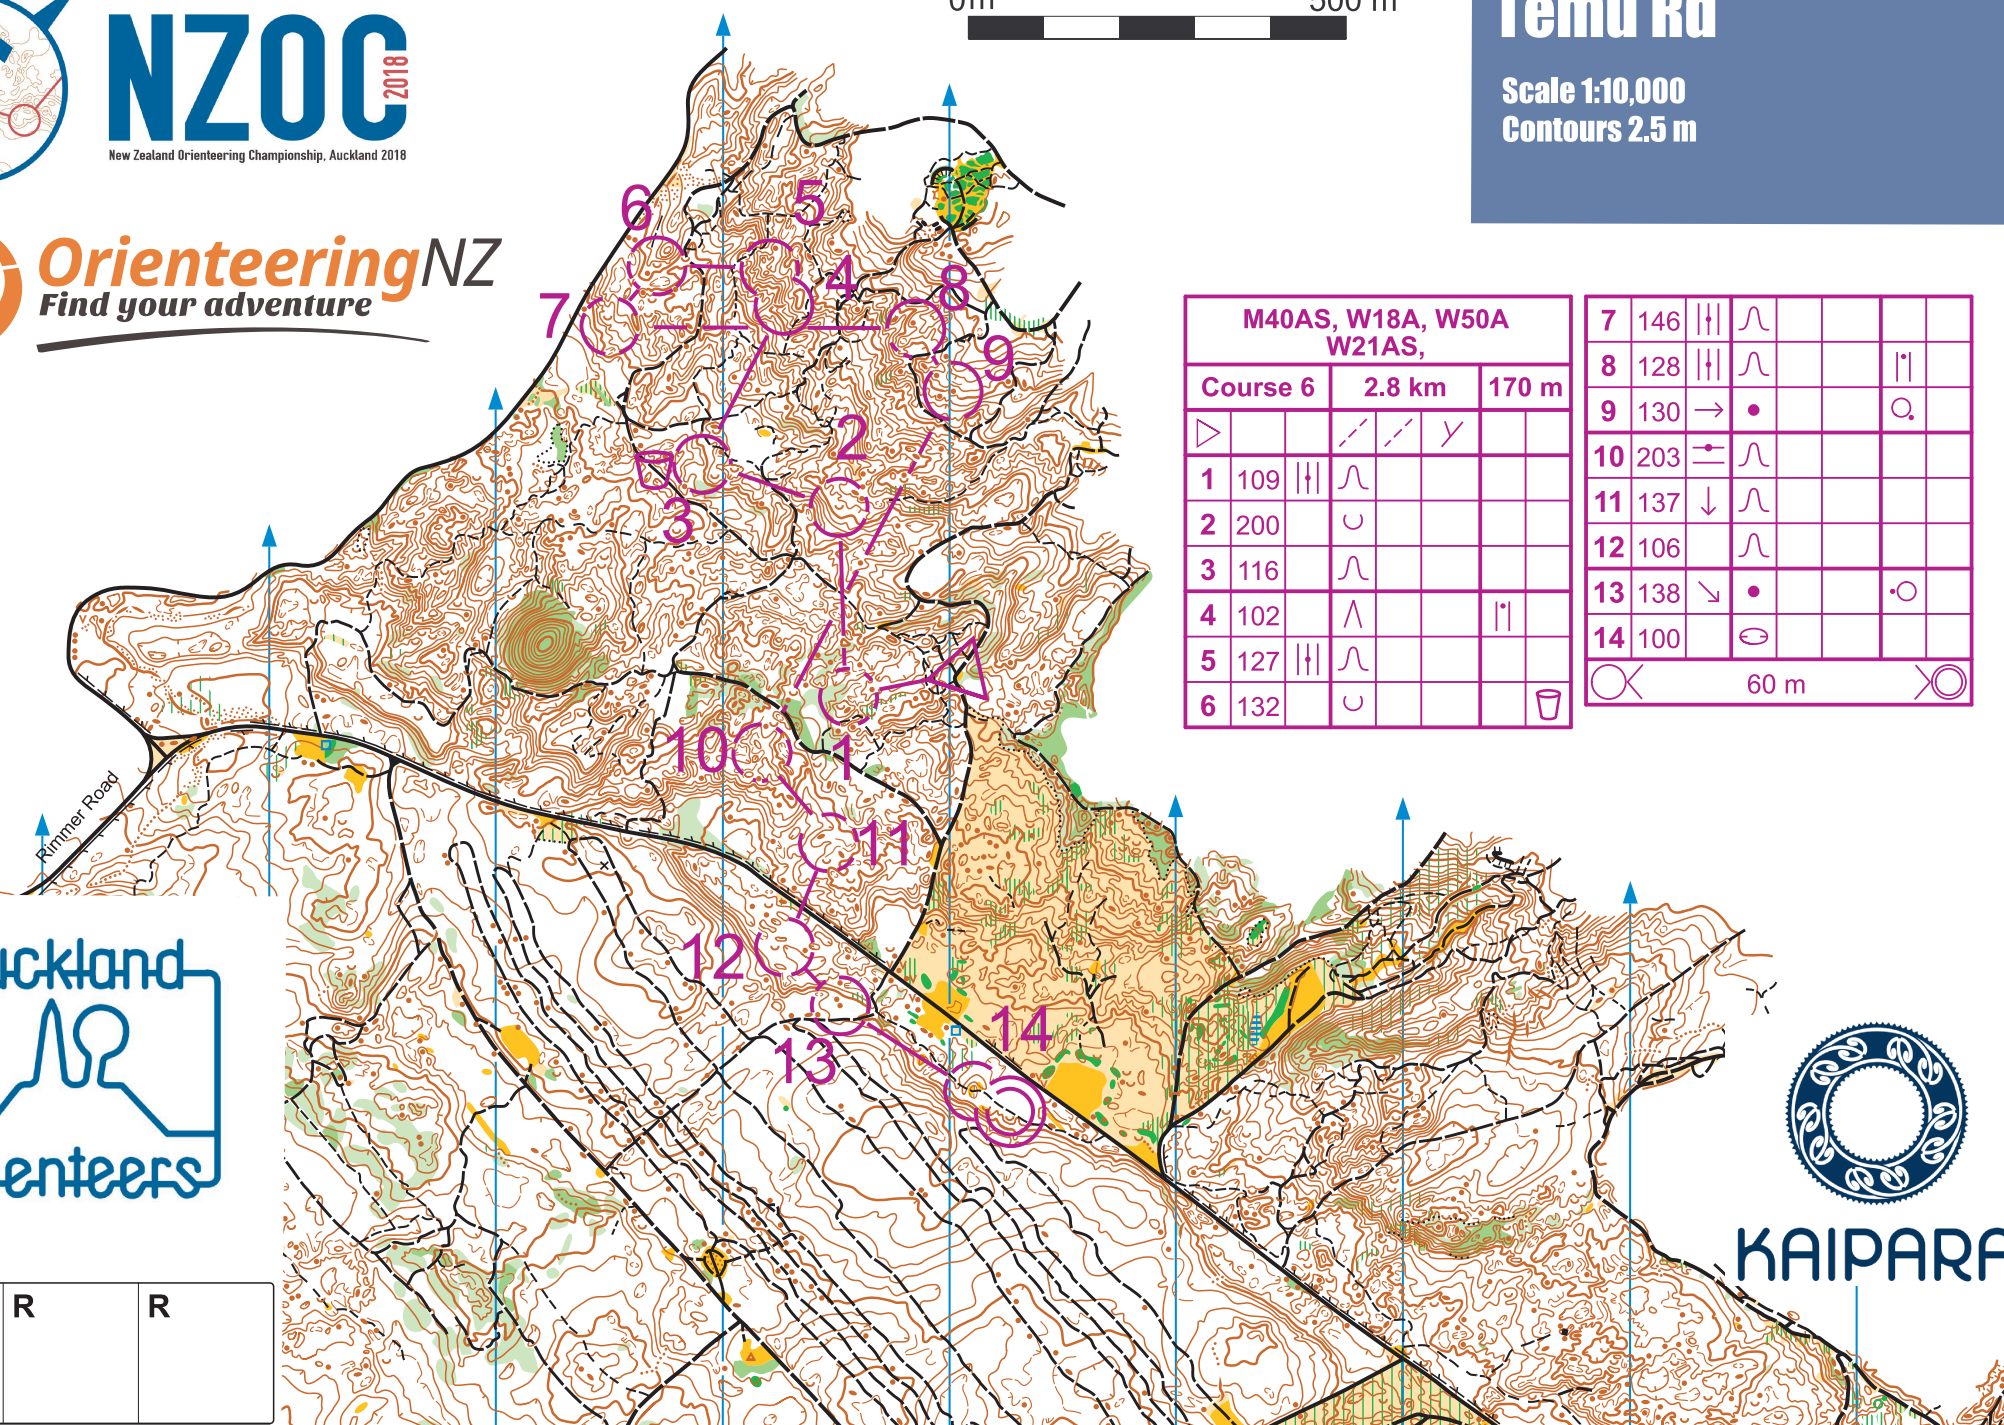

NZOC
2018
New Zealand Orienteering Championship, Auckland 2018

OrienteeringNZ
Find your adventure

Temu Rd

Scale 1:10,000
Contours 2.5 m

M40AS, W18A, W50A
W21AS,

Course 6	2.8 km	170 m
▷	/ / y	
1 109	∩	
2 200	∪	
3 116	∩	
4 102	∧	
5 127	∩	
6 132	∪	☐

7 146	∩			
8 128	∩			
9 130	→ •			○
10 203	≡ ∩			
11 137	↓ ∩			
12 106	∩			
13 138	↘ •			○
14 100	∪			

R	R	R
---	---	---

KAIPARA