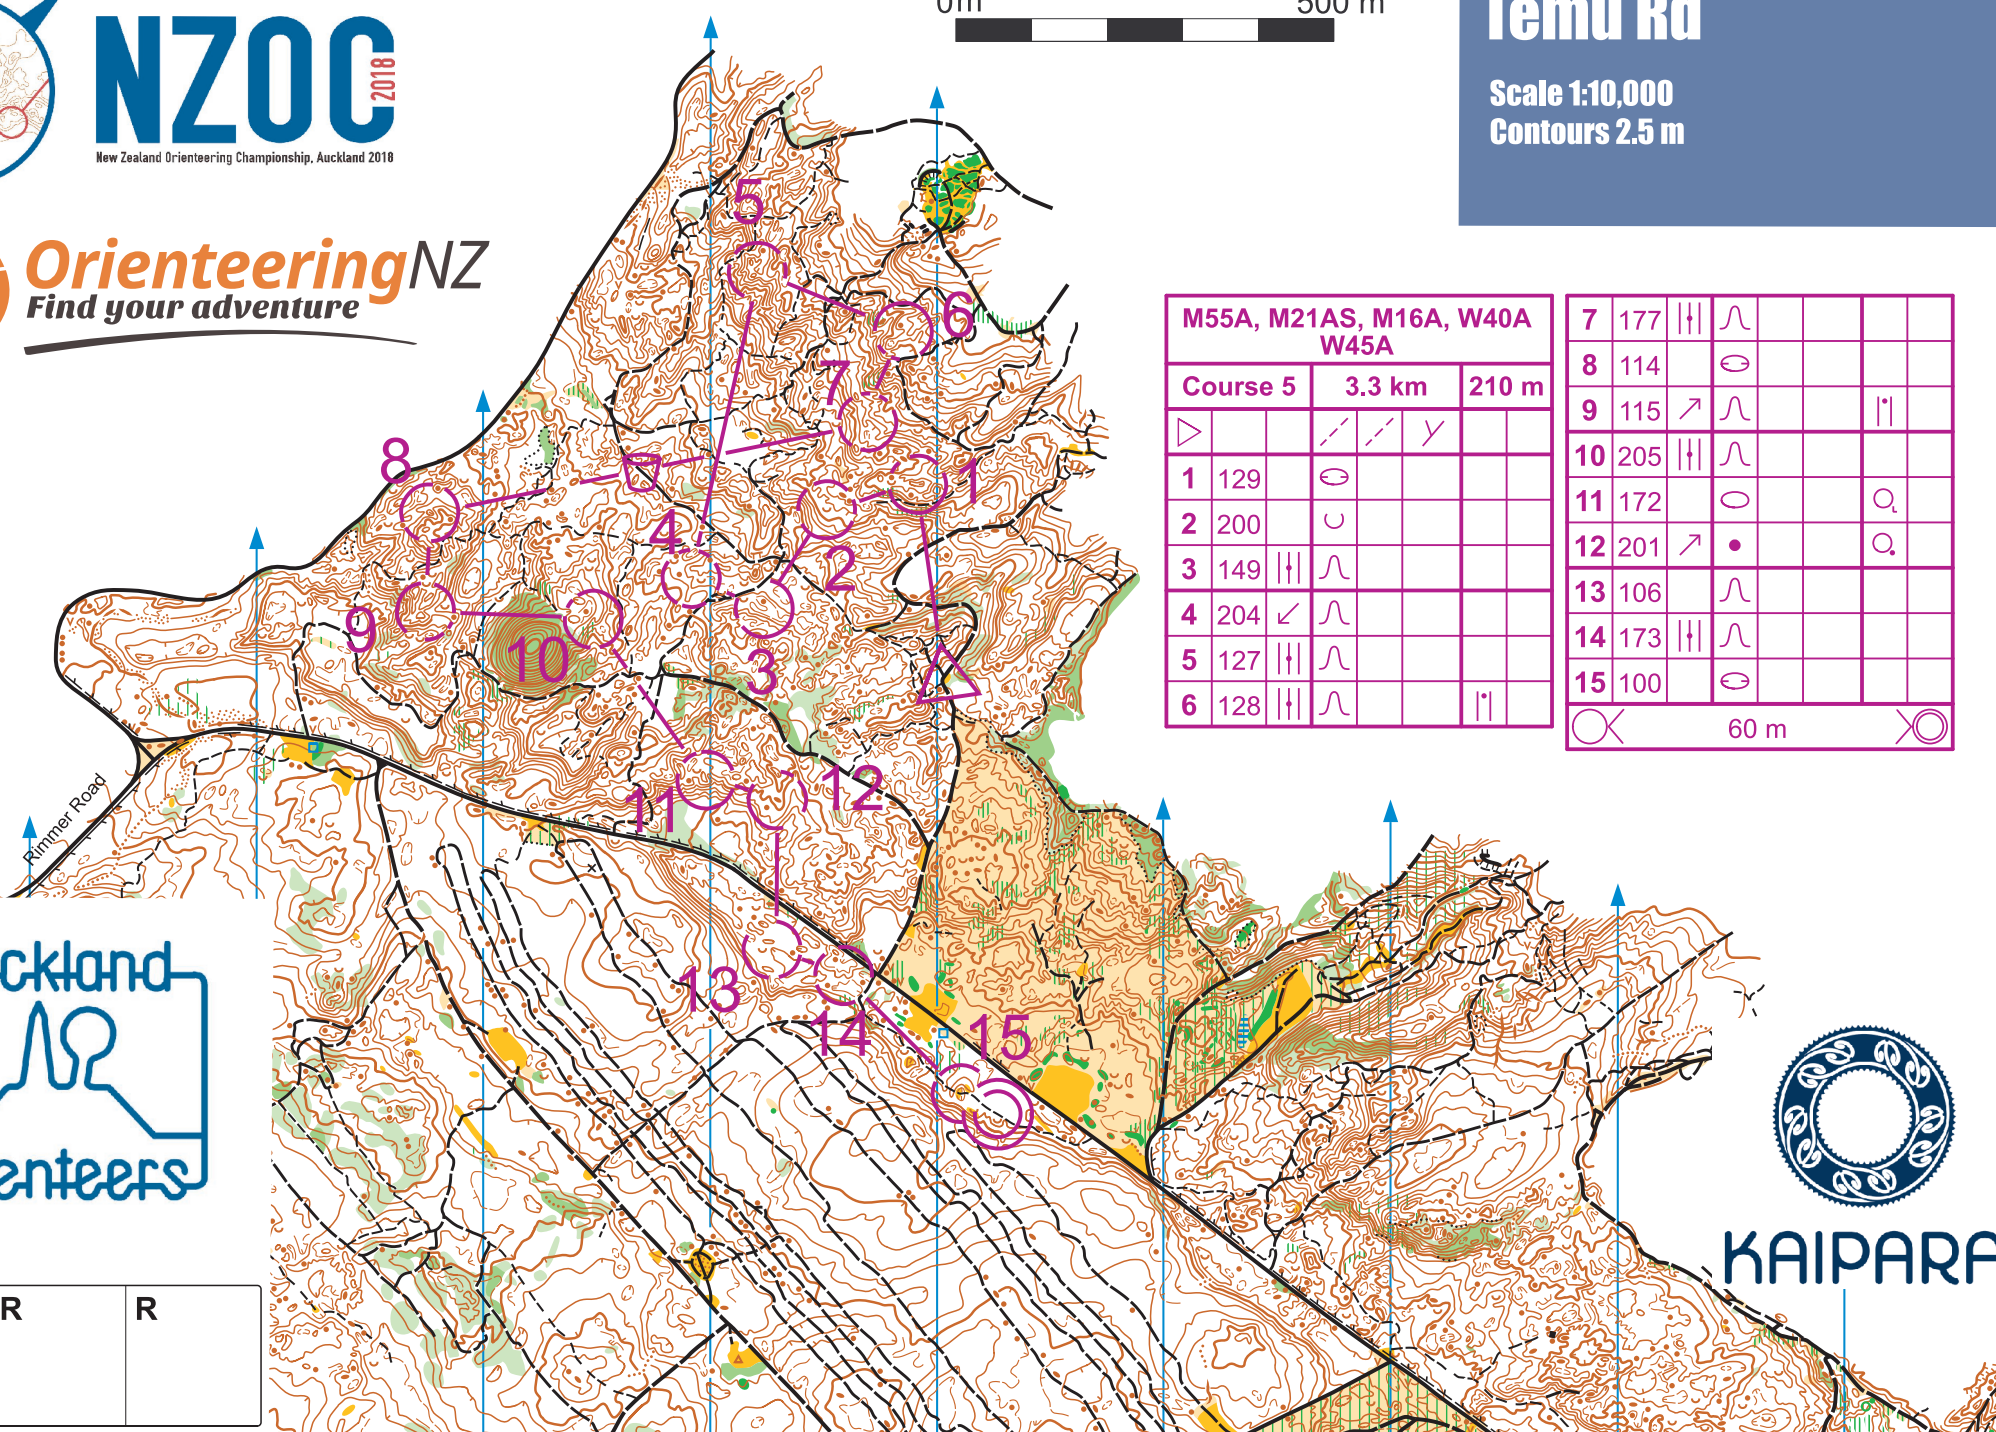

NZOC
2018
New Zealand Orienteering Championship, Auckland 2018

Temu Rd

Scale 1:10,000
Contours 2.5 m

OrienteeringNZ
Find your adventure

M55A, M21AS, M16A, W40A W45A				
Course 5	3.3 km	210 m		
▷		/ / \		
1	129	⊖		
2	200	∪		
3	149	∩		
4	204	∟ ∩		
5	127	∩		
6	128	∩		

7	177	∩				
8	114	⊖				
9	115	↗ ∩				
10	205	∩				
11	172	⊖			Q	
12	201	↗ •			Q	
13	106	∩				
14	173	∩				
15	100	⊖				

⊗ 60 m ⊙

R	R	R
---	---	---

KAIPARA