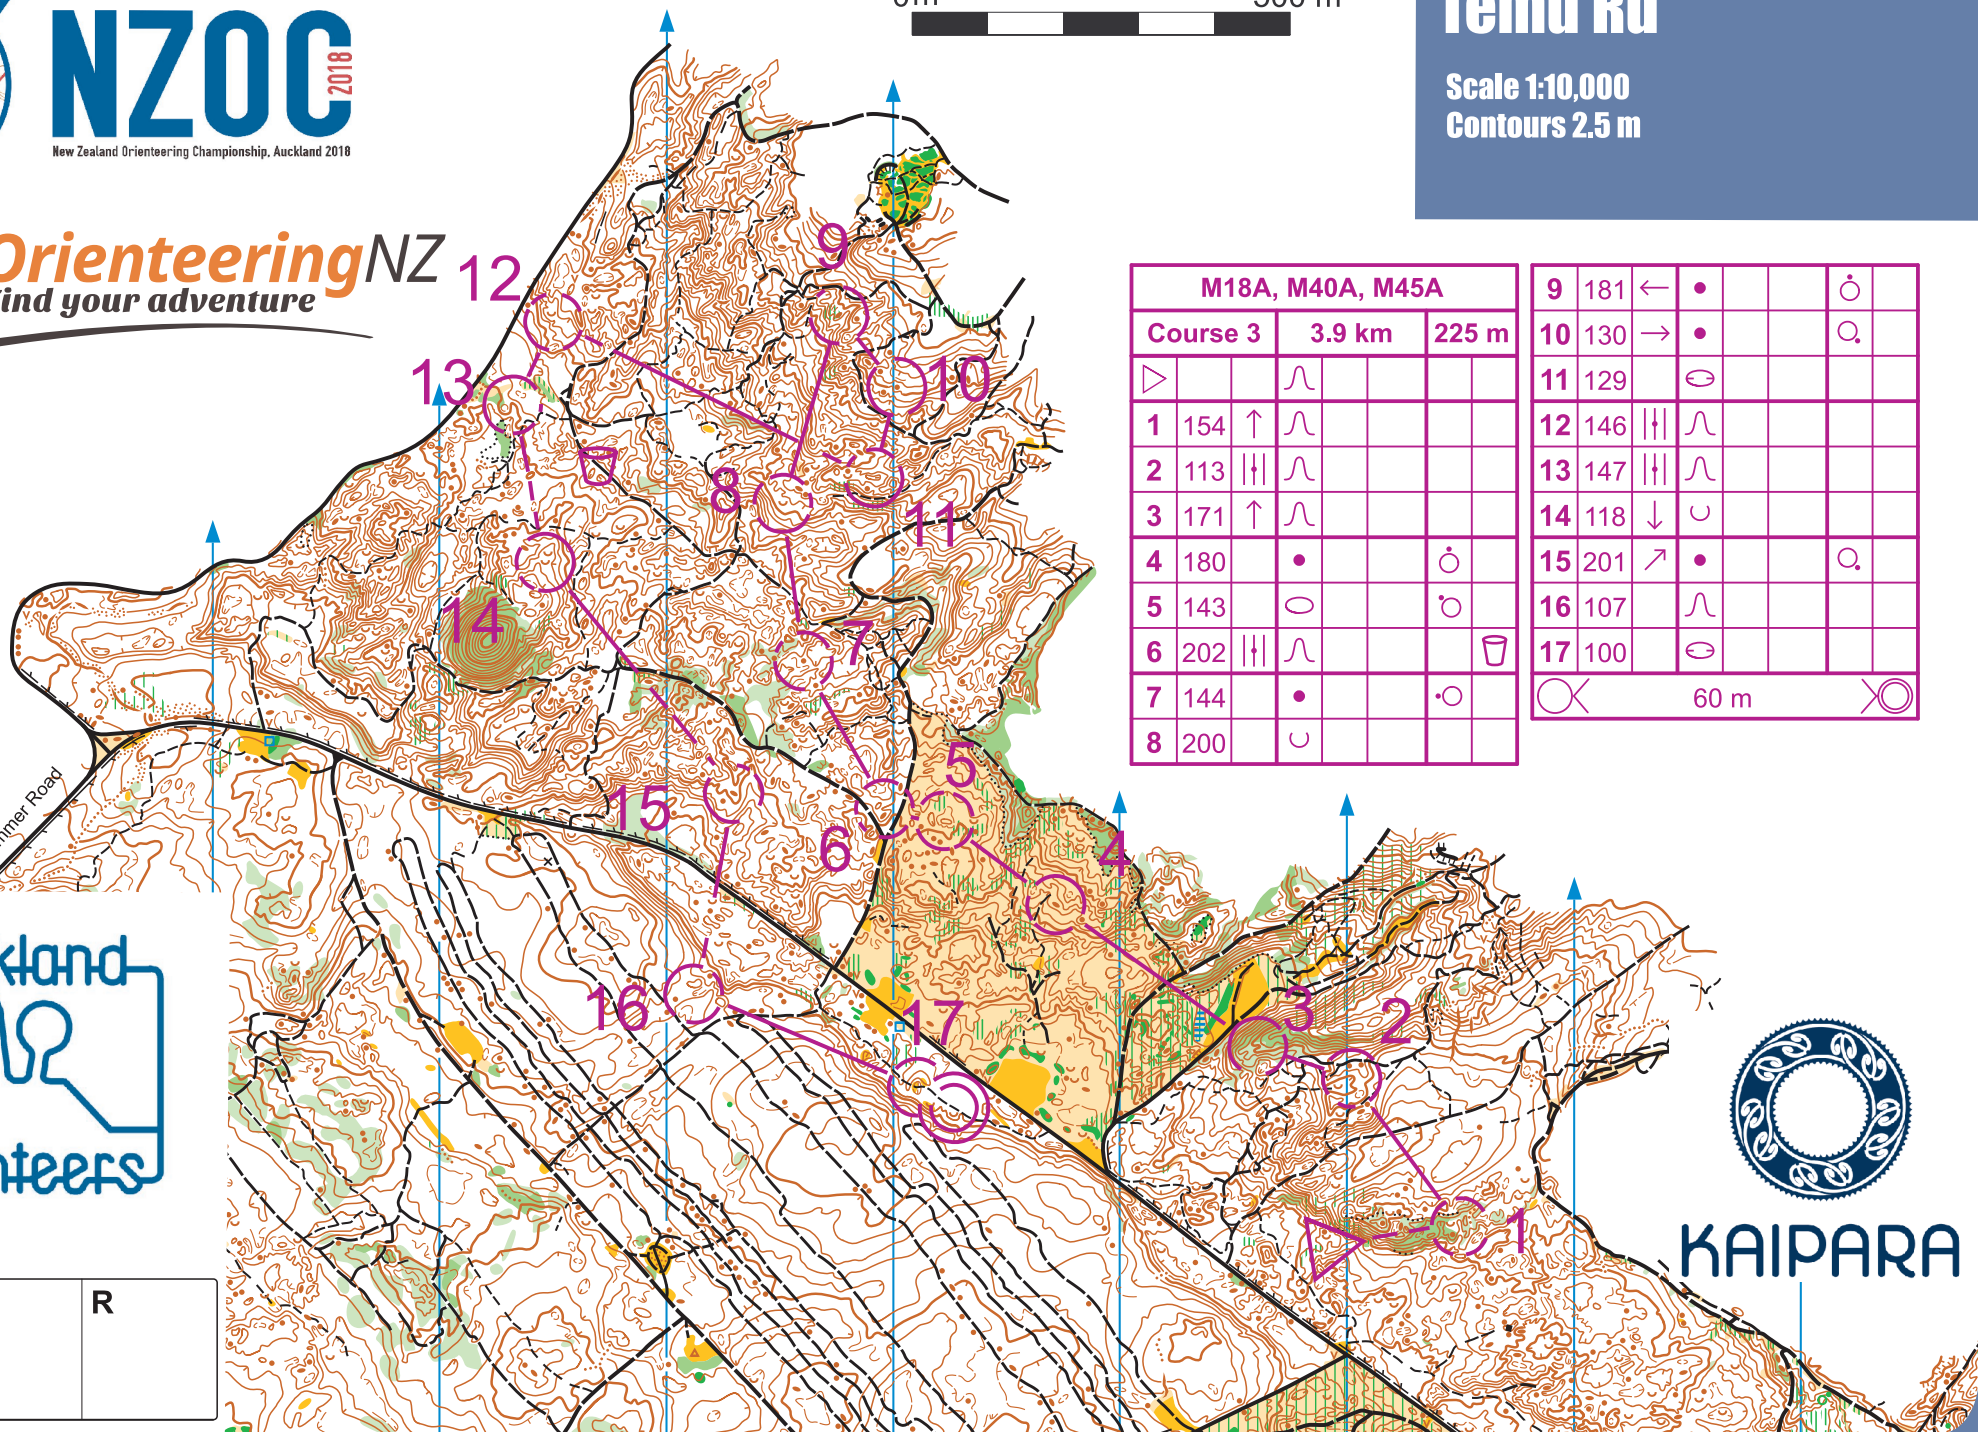

NZOC
2018

0m 500 m

Temu Rd

Scale 1:10,000
Contours 2.5 m

OrienteeringNZ
Find your adventure

M18A, M40A, M45A			
Course 3	3.9 km	225 m	
▷		∩	
1	154 ↑	∩	
2	113 |||	∩	
3	171 ↑	∩	
4	180	•	◊
5	143	○	◊
6	202 |||	∩	☐
7	144	•	◊
8	200	∩	

9	181 ←	•		◊
10	130 →	•		◊
11	129	◊		
12	146 |||	∩		
13	147 |||	∩		
14	118 ↓	∩		
15	201 ↗	•		◊
16	107	∩		
17	100	◊		
		60 m