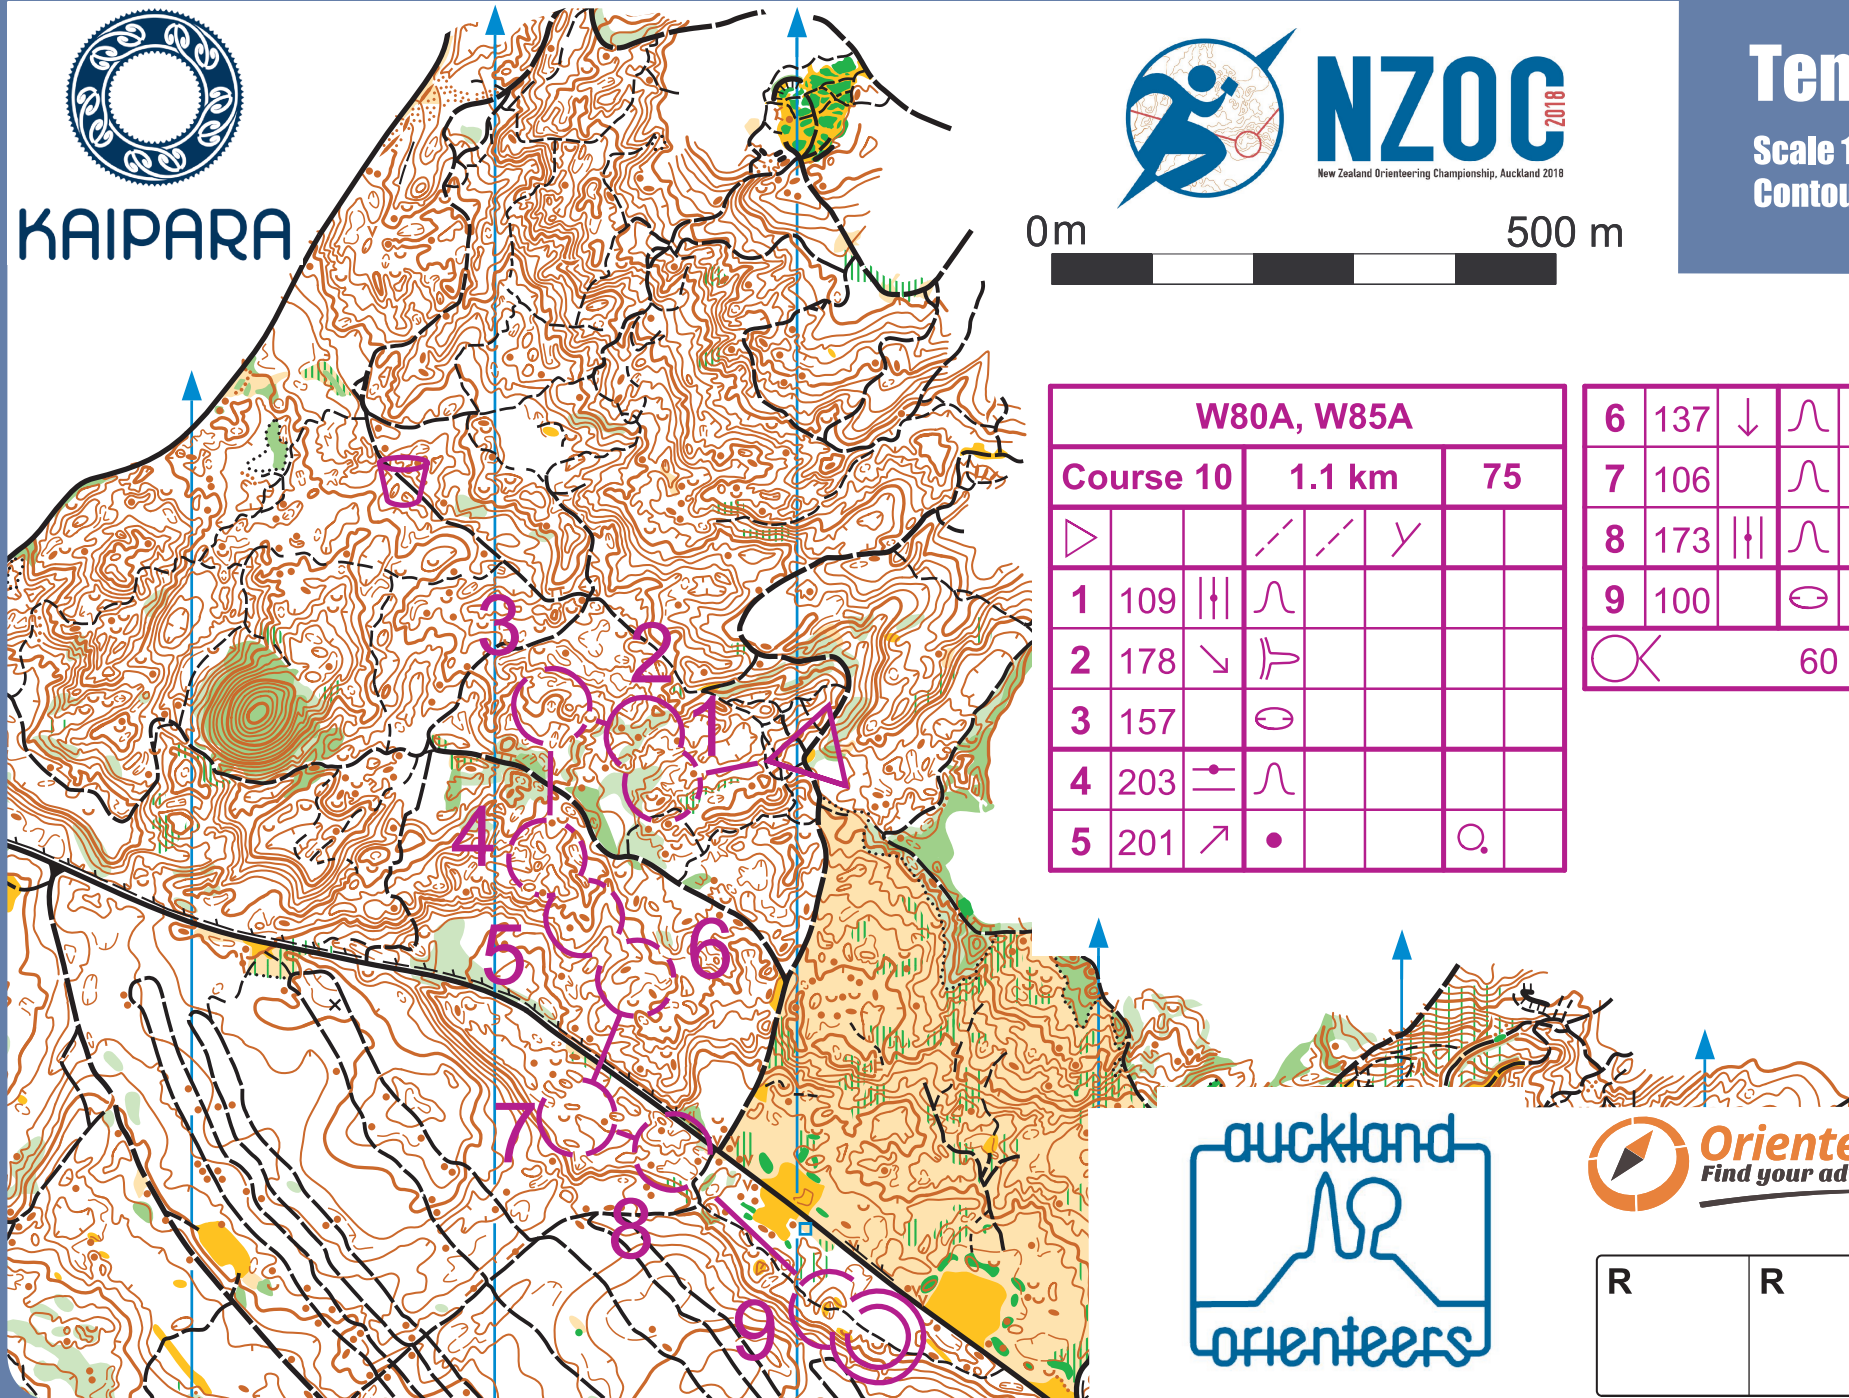

KAIPARA

**NZOC**  
2018  
New Zealand Orienteering Championship, Auckland 2018

# Temu Road

Scale 1:7,500  
Contours 2.5 m

W80A, W85A					
Course 10	1.1 km	75			
▷		///	∩	∪	
1	109		∩		
2	178	∩	∪		
3	157	○			
4	203	≡	∩		
5	201	↗	•		○

6	137	↓	∩			
7	106		∩			
8	173		∩			
9	100		○			
○			60 m			○