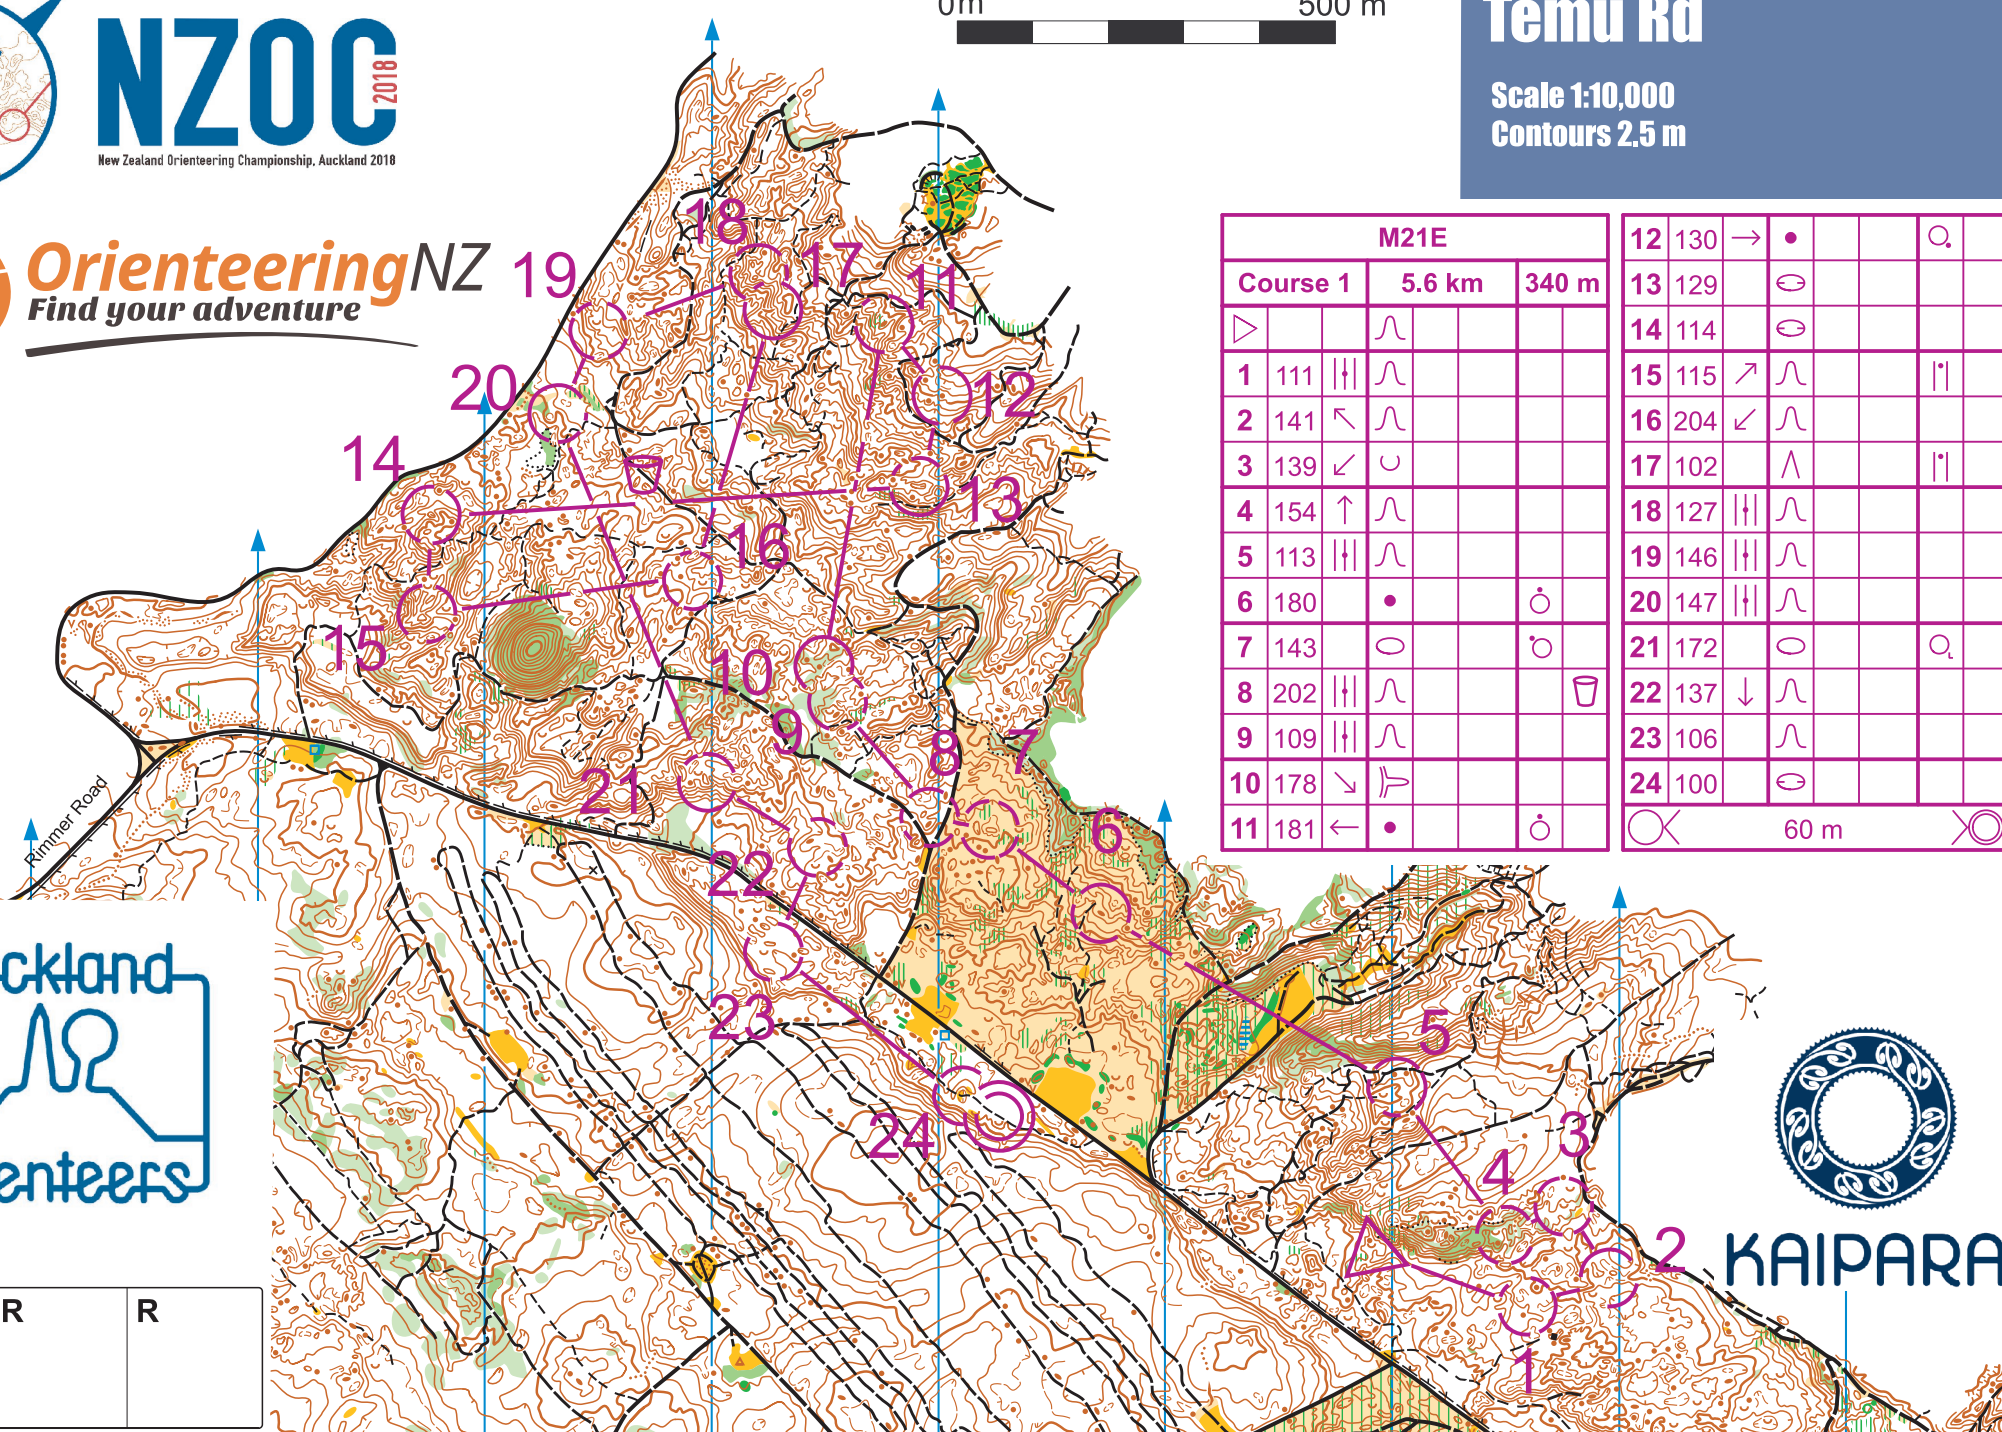

NZOC
2018
New Zealand Orienteering Championship, Auckland 2018

Temu Rd

Scale 1:10,000
Contours 2.5 m

OrienteeringNZ
Find your adventure

		M21E		
Course 1		5.6 km	340 m	
▷		∩		
1	111			
2	141	↖		
3	139	↙	∪	
4	154	↑	∩	
5	113		∩	
6	180	•		◦
7	143	○		◦
8	202		∩	☐
9	109		∩	
10	178	↘	↗	
11	181	←	•	◦

12	130	→	•		⊙
13	129		⊖		
14	114		⊖		
15	115	↗	∩		
16	204	↙	∩		
17	102		∩		
18	127		∩		
19	146		∩		
20	147		∩		
21	172	○			⊙
22	137	↓	∩		
23	106		∩		
24	100		⊖		
		⊙	60 m		⊙

KAIPARA

R	R	R
---	---	---