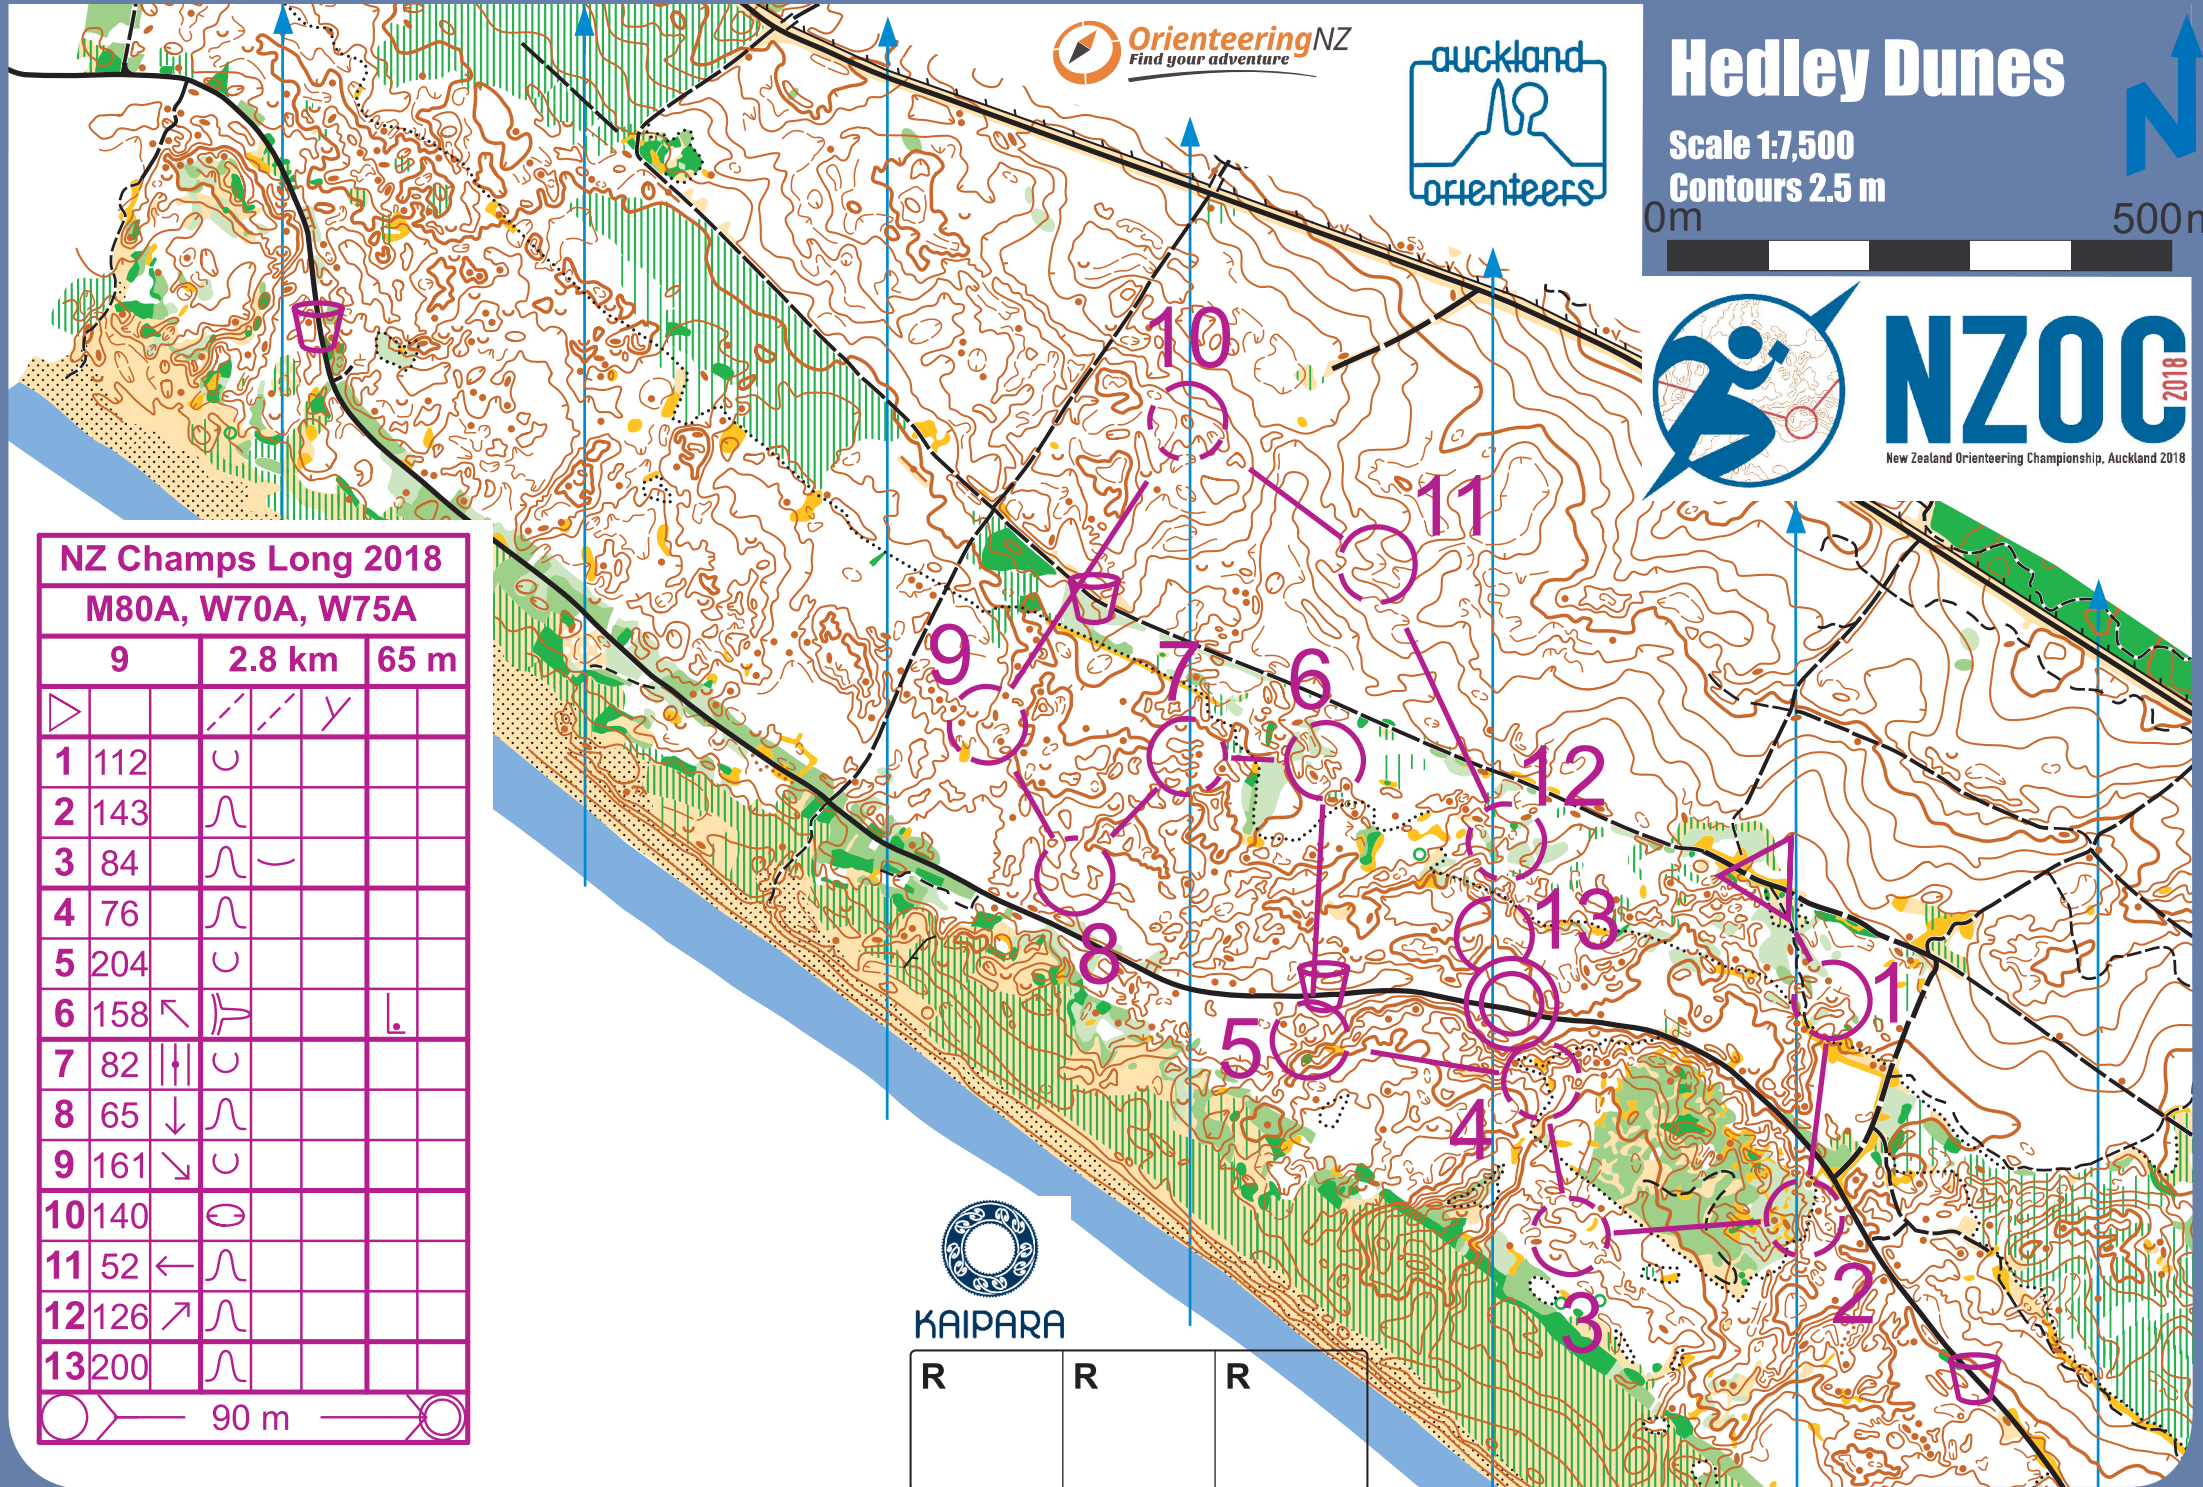

Hedley Dunes

Scale 1:7,500
Contours 2.5 m

NZOC 2018
New Zealand Orienteering Championship, Auckland 2018

NZ Champs Long 2018

M80A, W70A, W75A

| | 9 | 2.8 km | 65 m |
|----|-----|--------|------|
| ▷ | | / / \ | Y |
| 1 | 112 | U | |
| 2 | 143 | ∩ | |
| 3 | 84 | ∩ - | |
| 4 | 76 | ∩ | |
| 5 | 204 | U | |
| 6 | 158 | ↖ ↗ | ⊥ |
| 7 | 82 | U | |
| 8 | 65 | ↓ ∩ | |
| 9 | 161 | ↘ U | |
| 10 | 140 | ⊖ | |
| 11 | 52 | ← ∩ | |
| 12 | 126 | ↗ ∩ | |
| 13 | 200 | ∩ | |

KAIPARA

| | | |
|---|---|---|
| R | R | R |
|---|---|---|

90 m