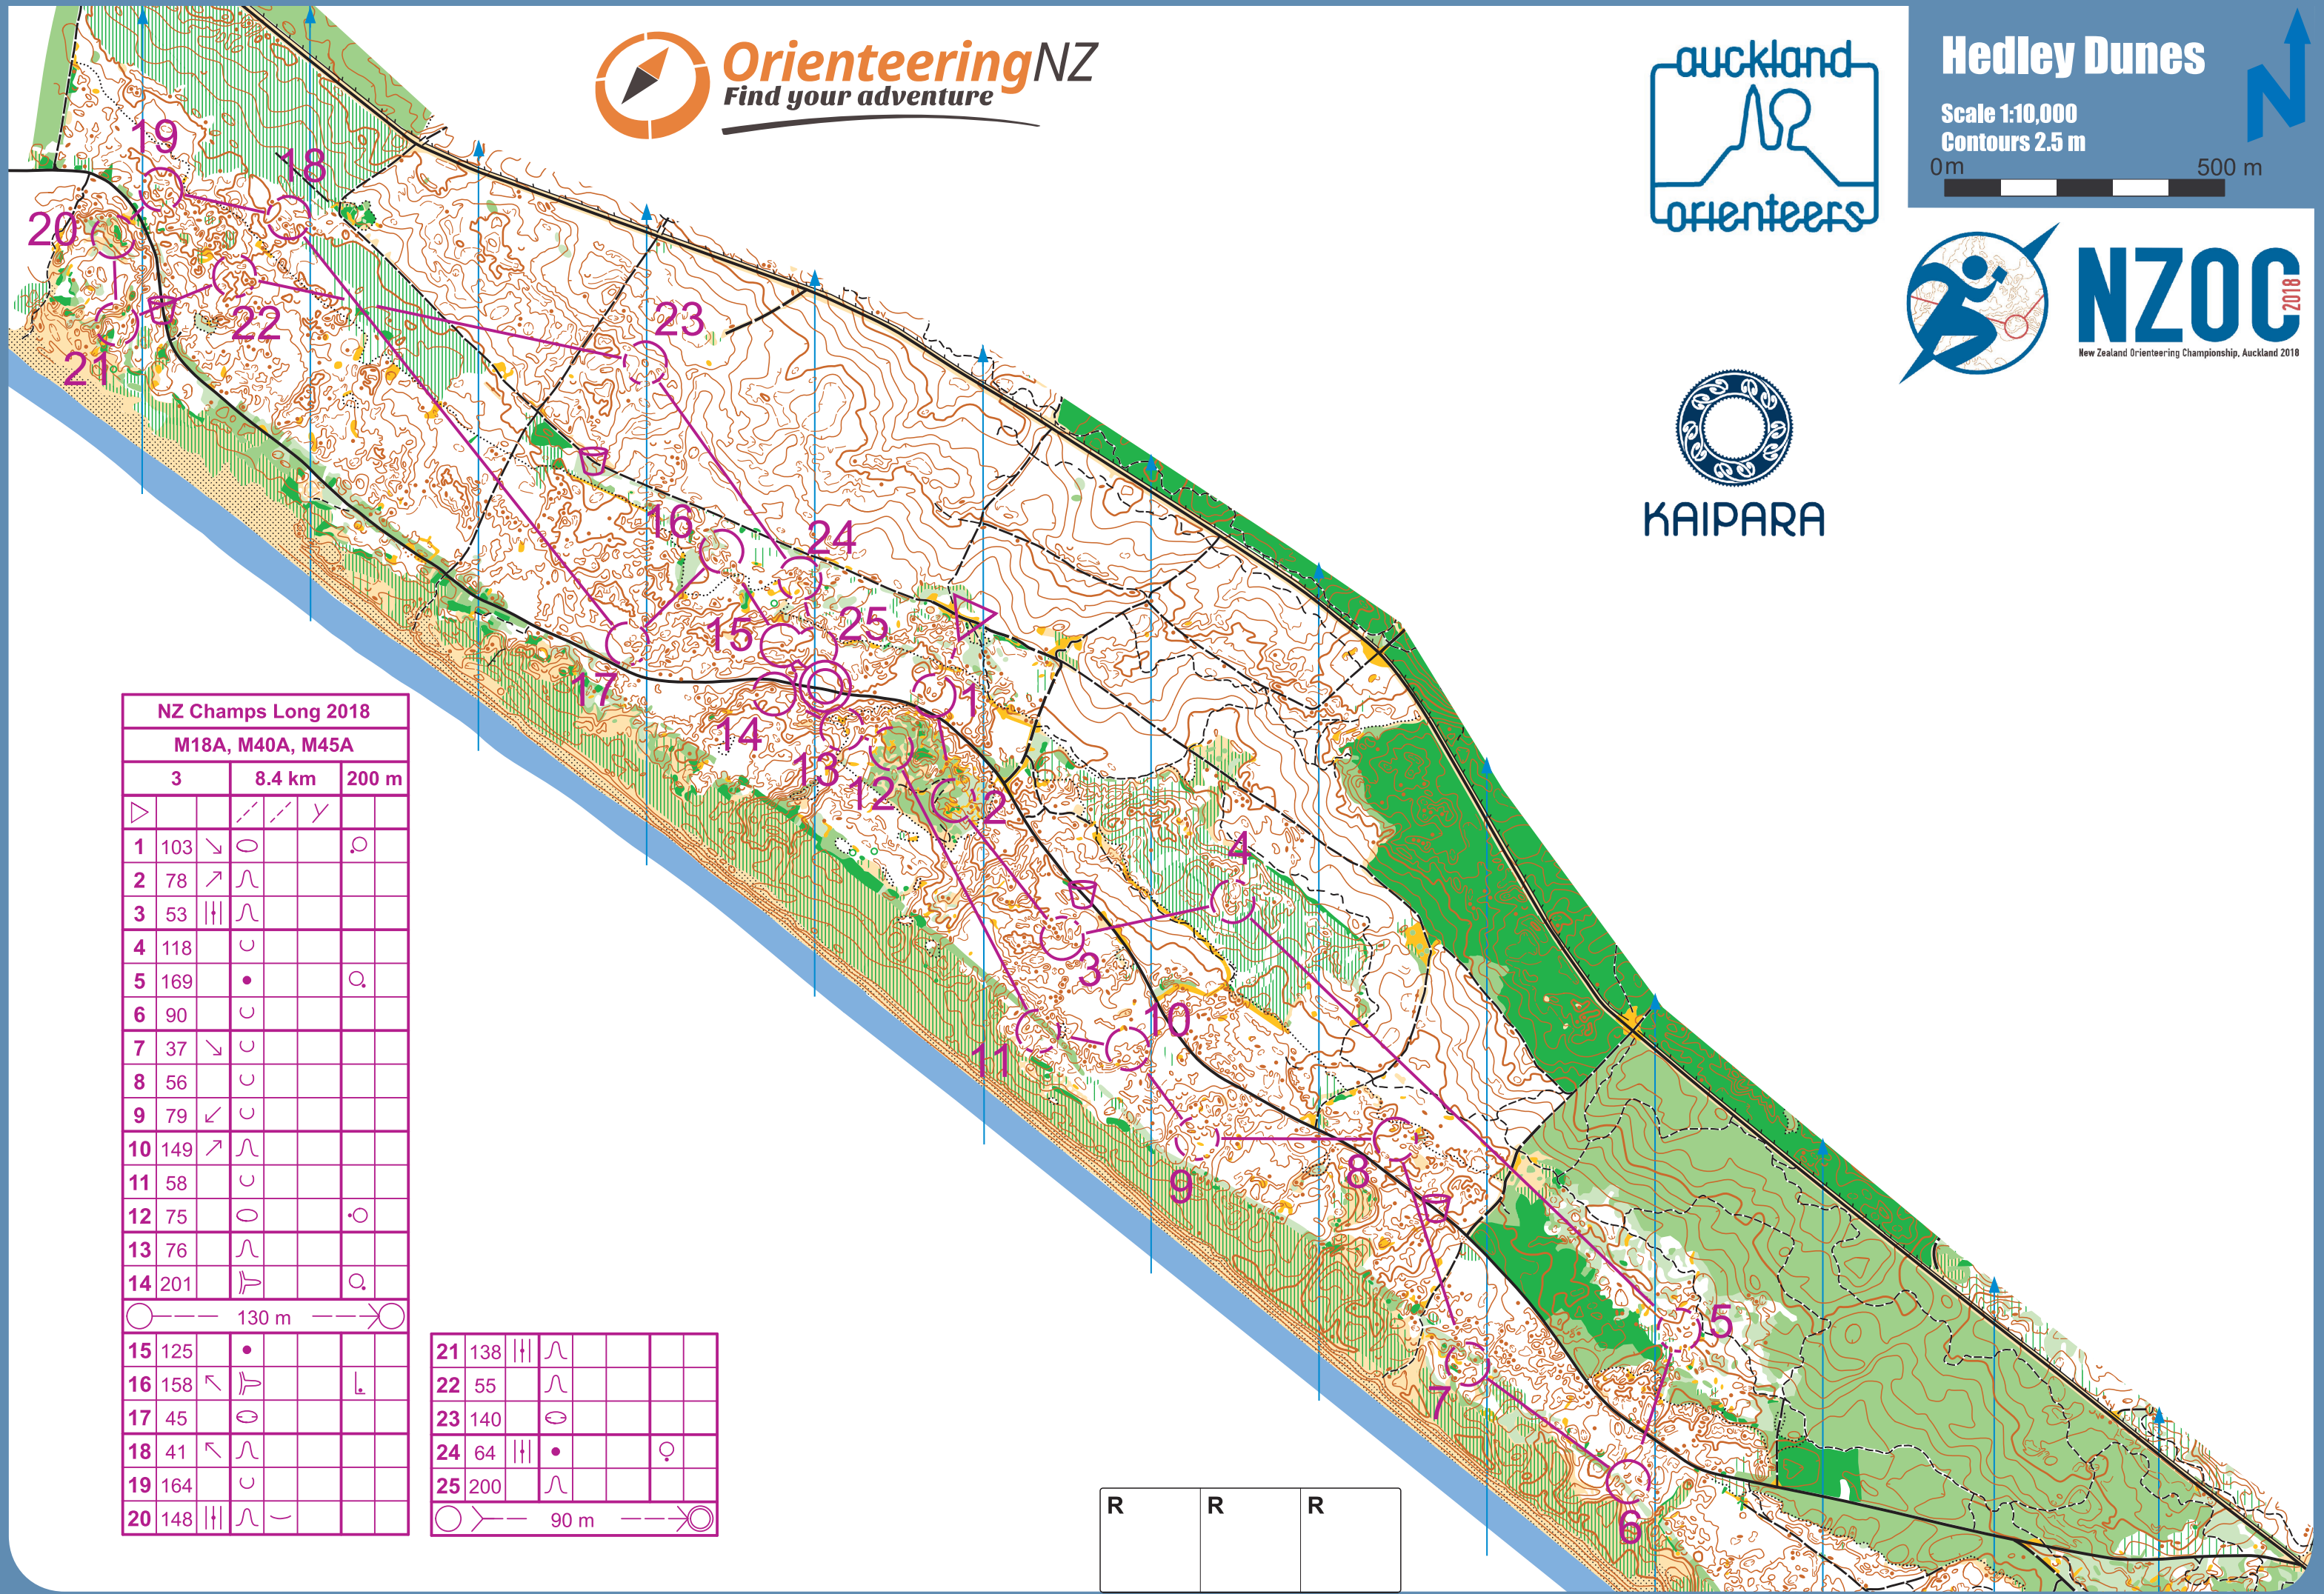

Hedley Dunes

Scale 1:10,000
Contours 2.5 m

NZOC
2018
New Zealand Orienteering Championship, Auckland 2018

KAIPARA

NZ Champs Long 2018				
M18A, M40A, M45A				
	3	8.4 km	200 m	
1	103	↘	○	○
2	78	↗	∩	
3	53		∩	
4	118		∪	
5	169		•	○
6	90		∪	
7	37	↘	∪	
8	56		∪	
9	79	↙	∪	
10	149	↗	∩	
11	58		∪	
12	75		○	○
13	76		∩	
14	201	⊥		○
○ --- 130 m --- ⊗				
15	125		•	
16	158	↖	⊥	⊥
17	45	⊖		
18	41	↖	∩	
19	164		∪	
20	148		∩	—

21	138		∩		
22	55		∩		
23	140	⊖			
24	64		•		○
25	200		∩		
○ --- 90 m --- ⊗					

R	R	R
---	---	---