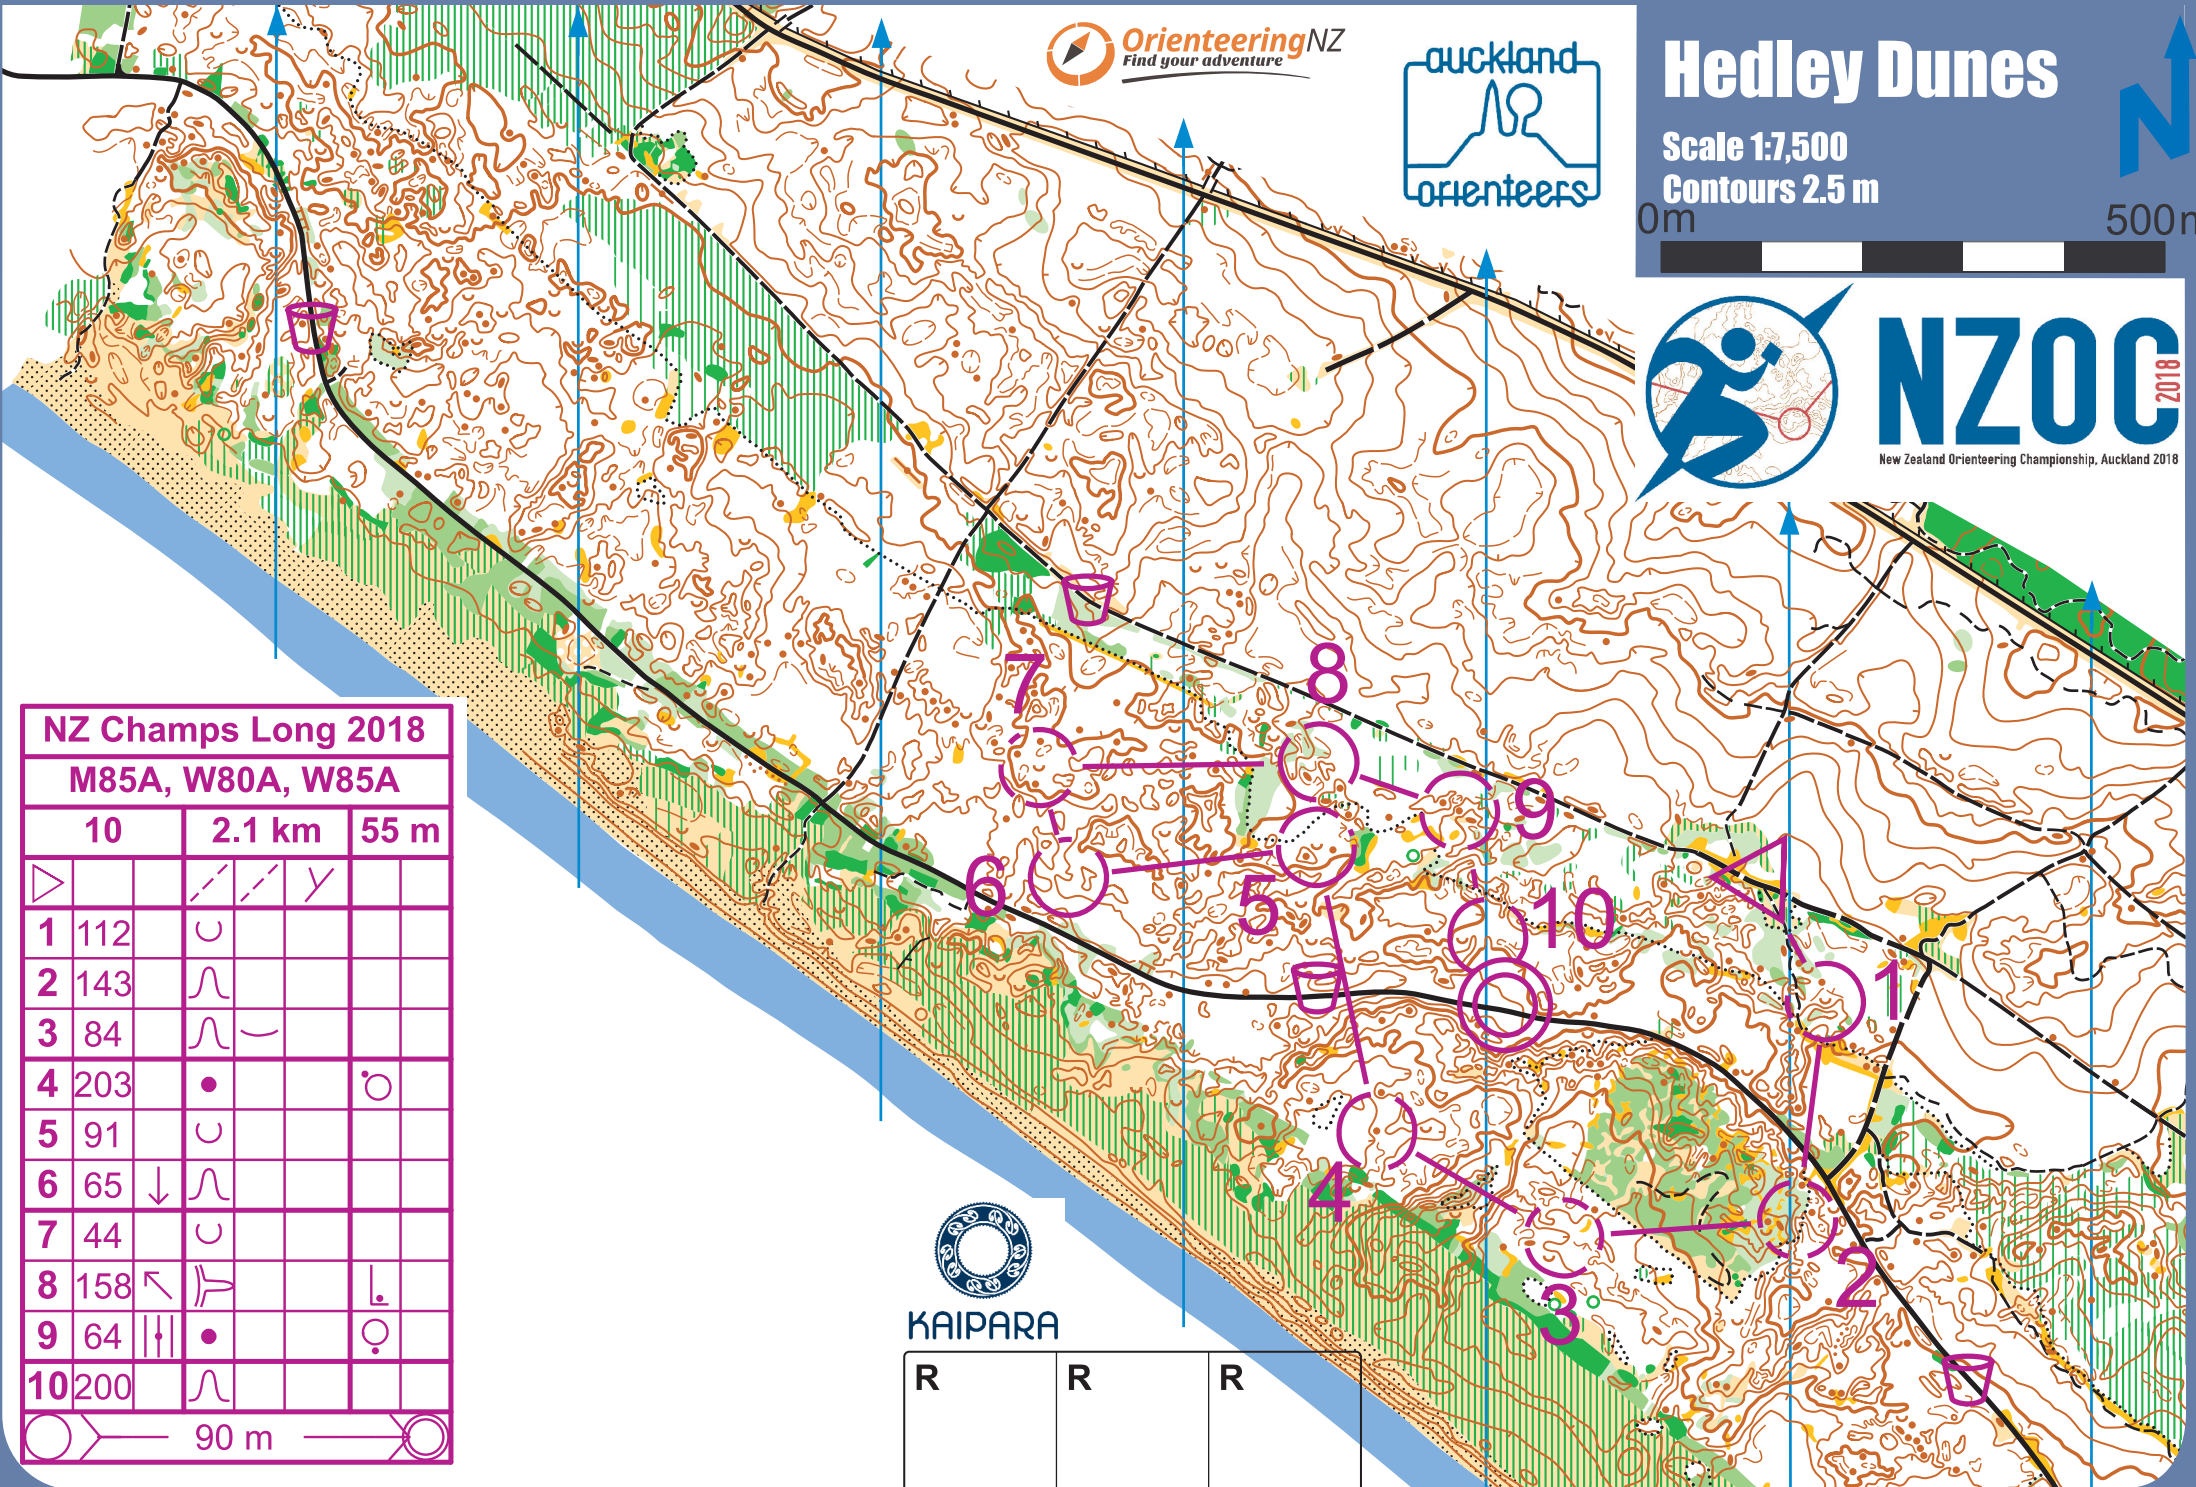

Hedley Dunes

Scale 1:7,500
Contours 2.5 m

NZOC
2018
New Zealand Orienteering Championship, Auckland 2018

NZ Champs Long 2018
M85A, W80A, W85A

	10	2.1 km	55 m
▷		— / — / \	
1	112	∪	
2	143	∩	
3	84	∩ —	
4	203	•	○
5	91	∪	
6	65	↓	
7	44	∪	
8	158	↖	└
9	64		○
10	200	∩	

○ — 90 m — ○

KAIPARA

R	R	R
---	---	---