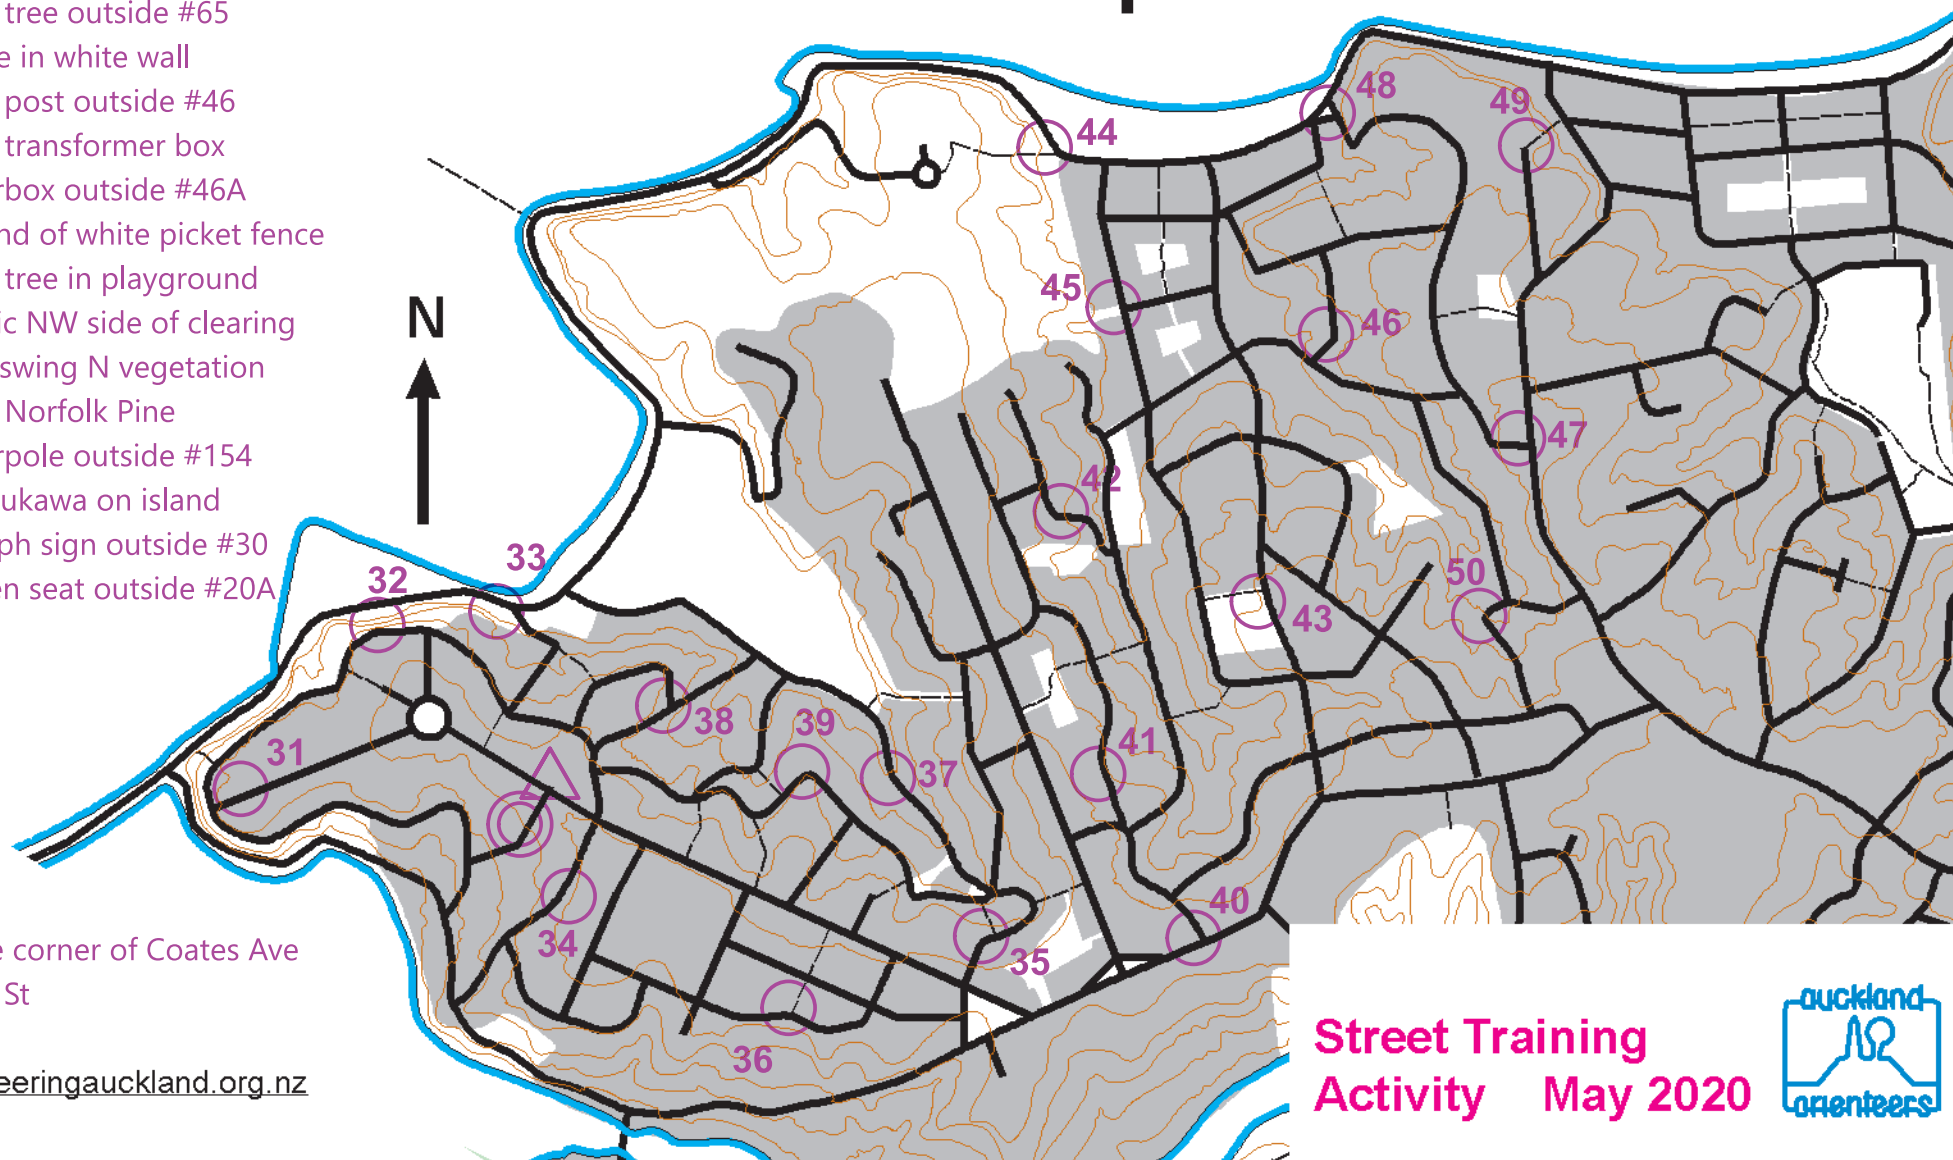

- Start Road junction
- 31 Lamp post outside #33
- 32 W end of white Fence
- 33 T2 Transit signpost
- 34 Large transformer box
- 35 Power box outside #97
- 36 Power box end of walkway
- 37 Large tree outside #65
- 38 Alcove in white wall
- 39 Lamp post outside #46
- 40 Large transformer box
- 41 Powerbox outside #46A
- 42 Top end of white picket fence
- 43 Large tree in playground
- 44 Mosaic NW side of clearing
- 45 Rope swing N vegetation
- 46 Large Norfolk Pine
- 47 Powerpole outside #154
- 48 Pohutukawa on island
- 49 10kmph sign outside #30
- 50 Garden seat outside #20A

Orakei

Scale 1:15000
Contours 10m

Start at the corner of Coates Ave and Rewiti St

www.orienteeringauckland.org.nz

Street Training
Activity May 2020