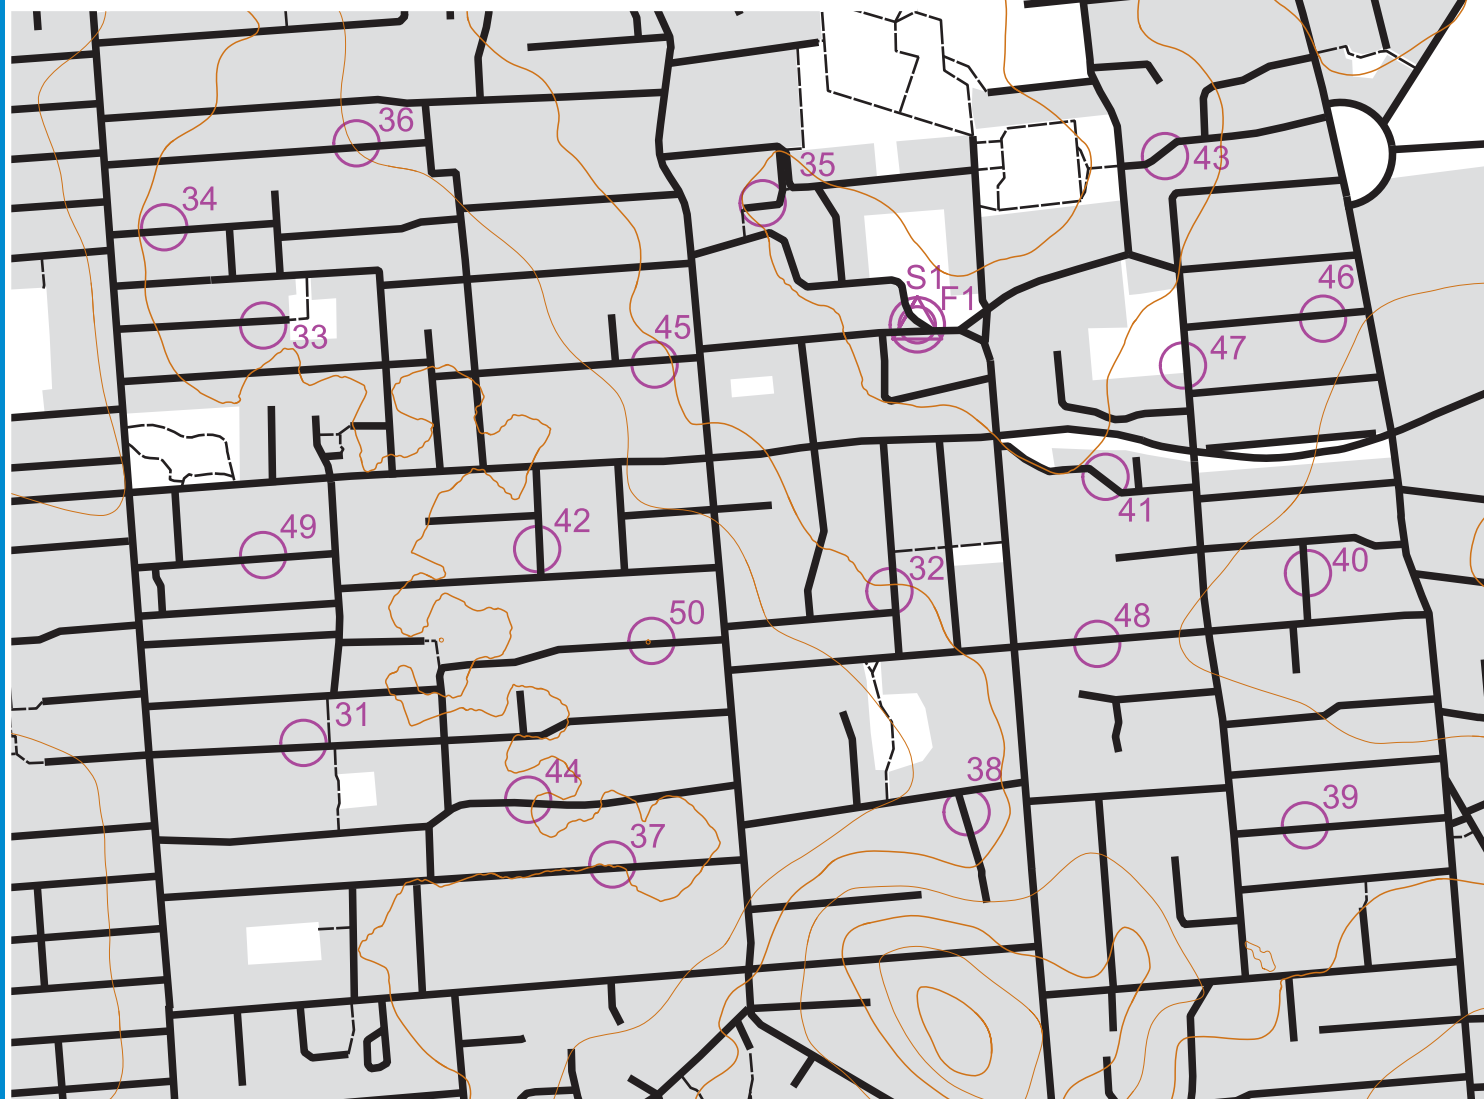

Mt Eden Streets

Scale 1:15000
Contours 10m

0 500 metres

www.orienteingauckland.org.nz

Street Training Activity May 2020

- S1 Street junction, W corner
- 31 Power pole outside #91
- 32 Tree between #25 and #27
- 33 Power pole outside #27
- 34 Tree between #4 and #6
- 35 Power pole outside #3
- 36 Small tree outside #52
- 37 NW blue sign outside #21
- 38 Tree across road from #69
- 39 Tree outside #23
- 40 Tree outside #2
- 41 Power pole between #7A and #9
- 42 Tree outside #11
- 43 Power pole outside #30
- 44 Power pole between #45 and #47
- 45 Power pole between #6 and #8
- 46 Tree outside #8
- 47 Power pole across road from #44
- 48 Tree outside #74
- 49 E tree outside #26
- 50 Tree outside #13