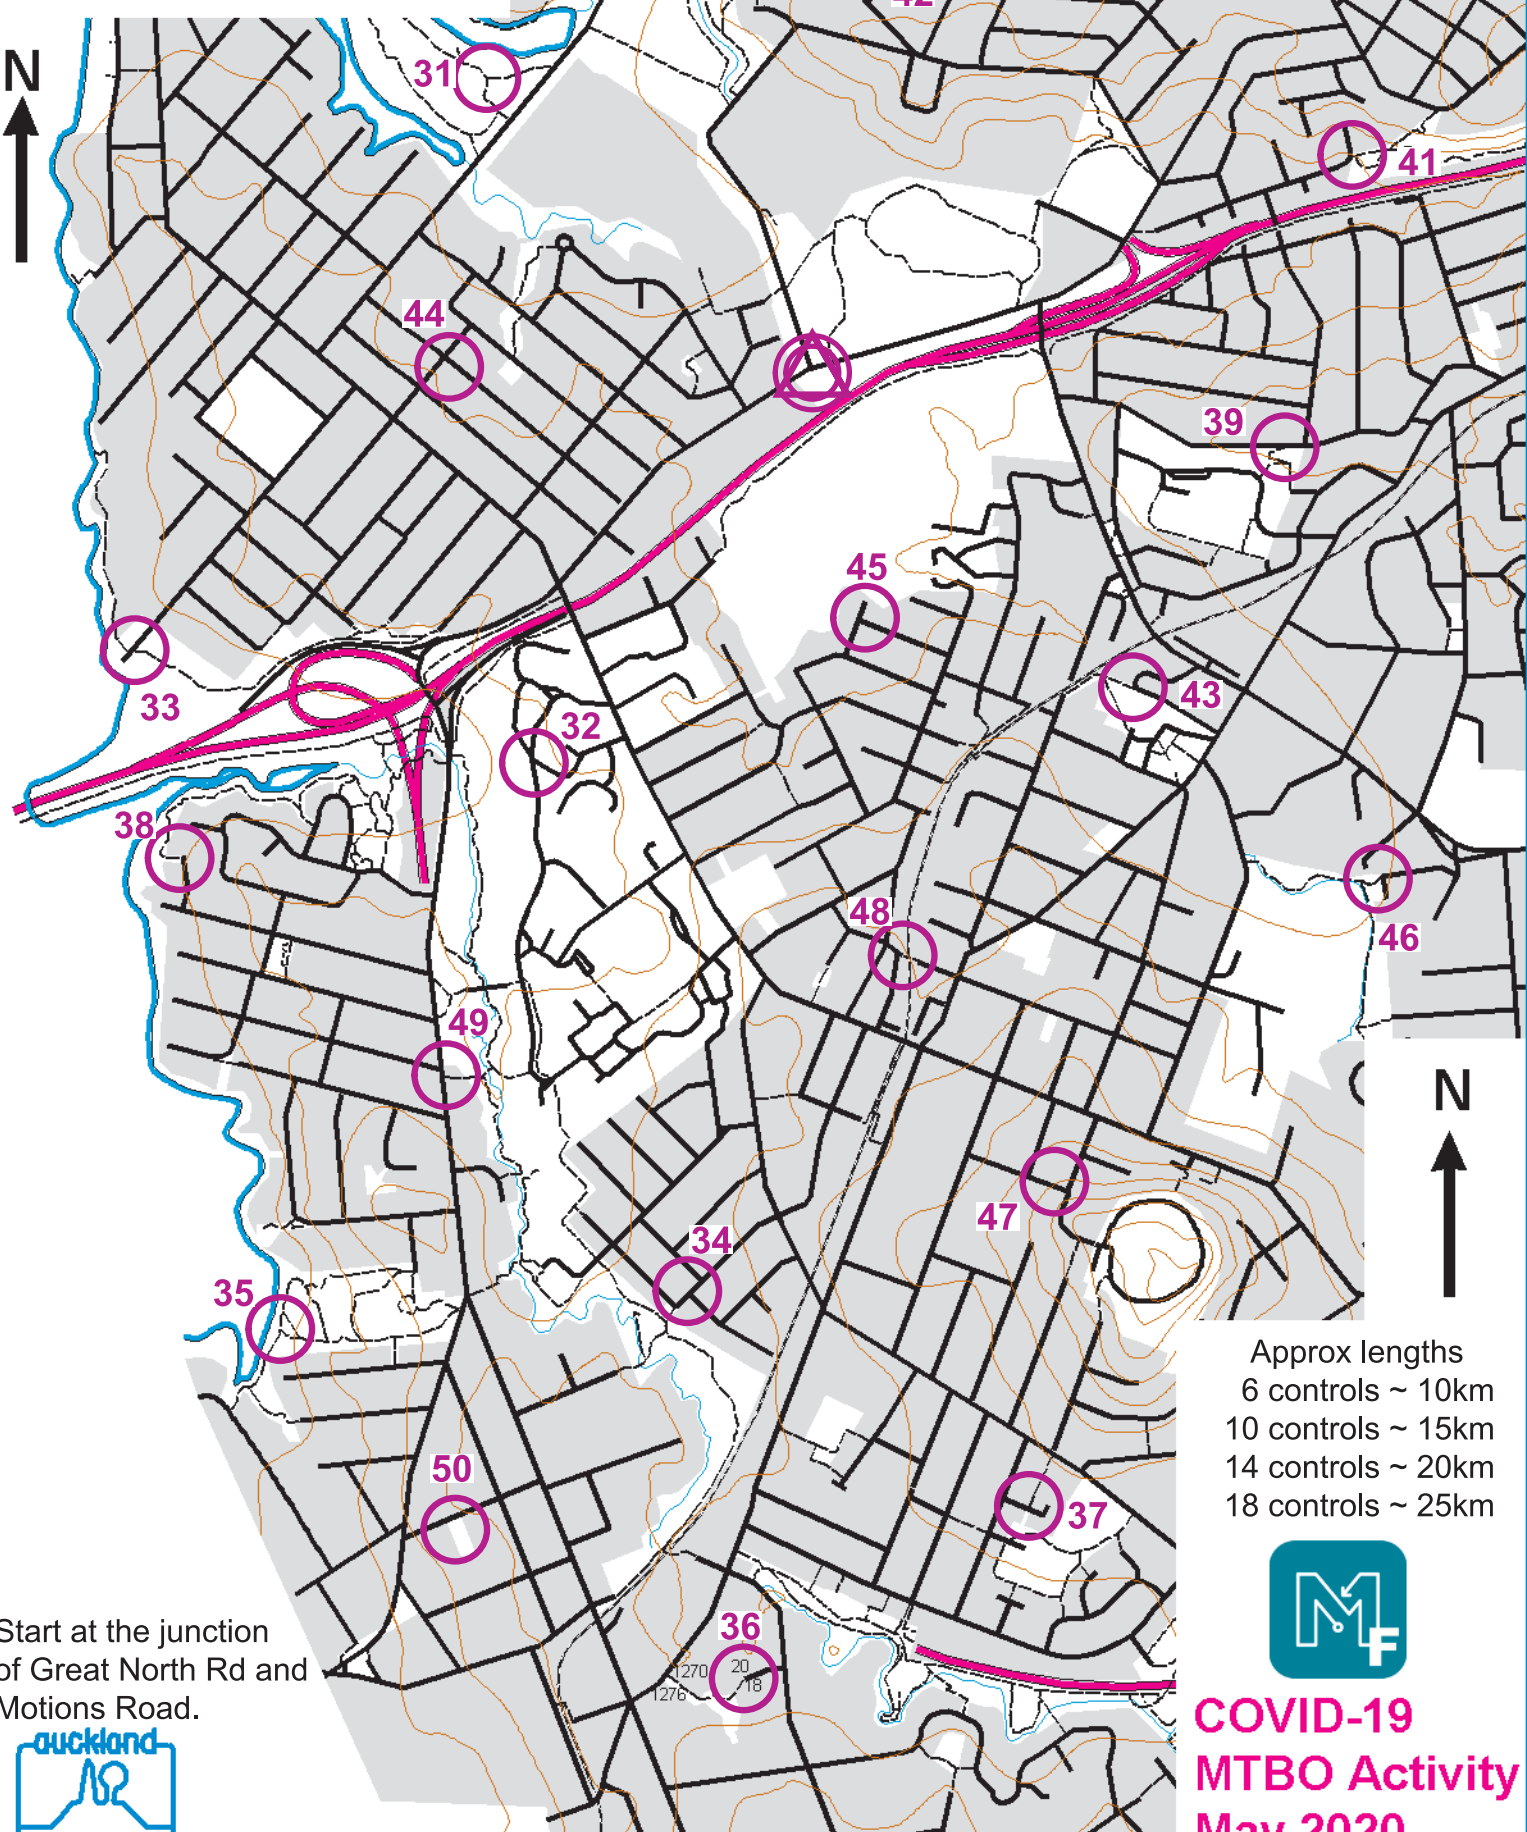

Mt Albert Streets

Scale 1:20000

Contours 10m

0 metres 500 1000

Approx lengths
6 controls ~ 10km
10 controls ~ 15km
14 controls ~ 20km
18 controls ~ 25km

**COVID-19
MTBO Activity
May 2020**

Start at the junction
of Great North Rd and
Motions Road.