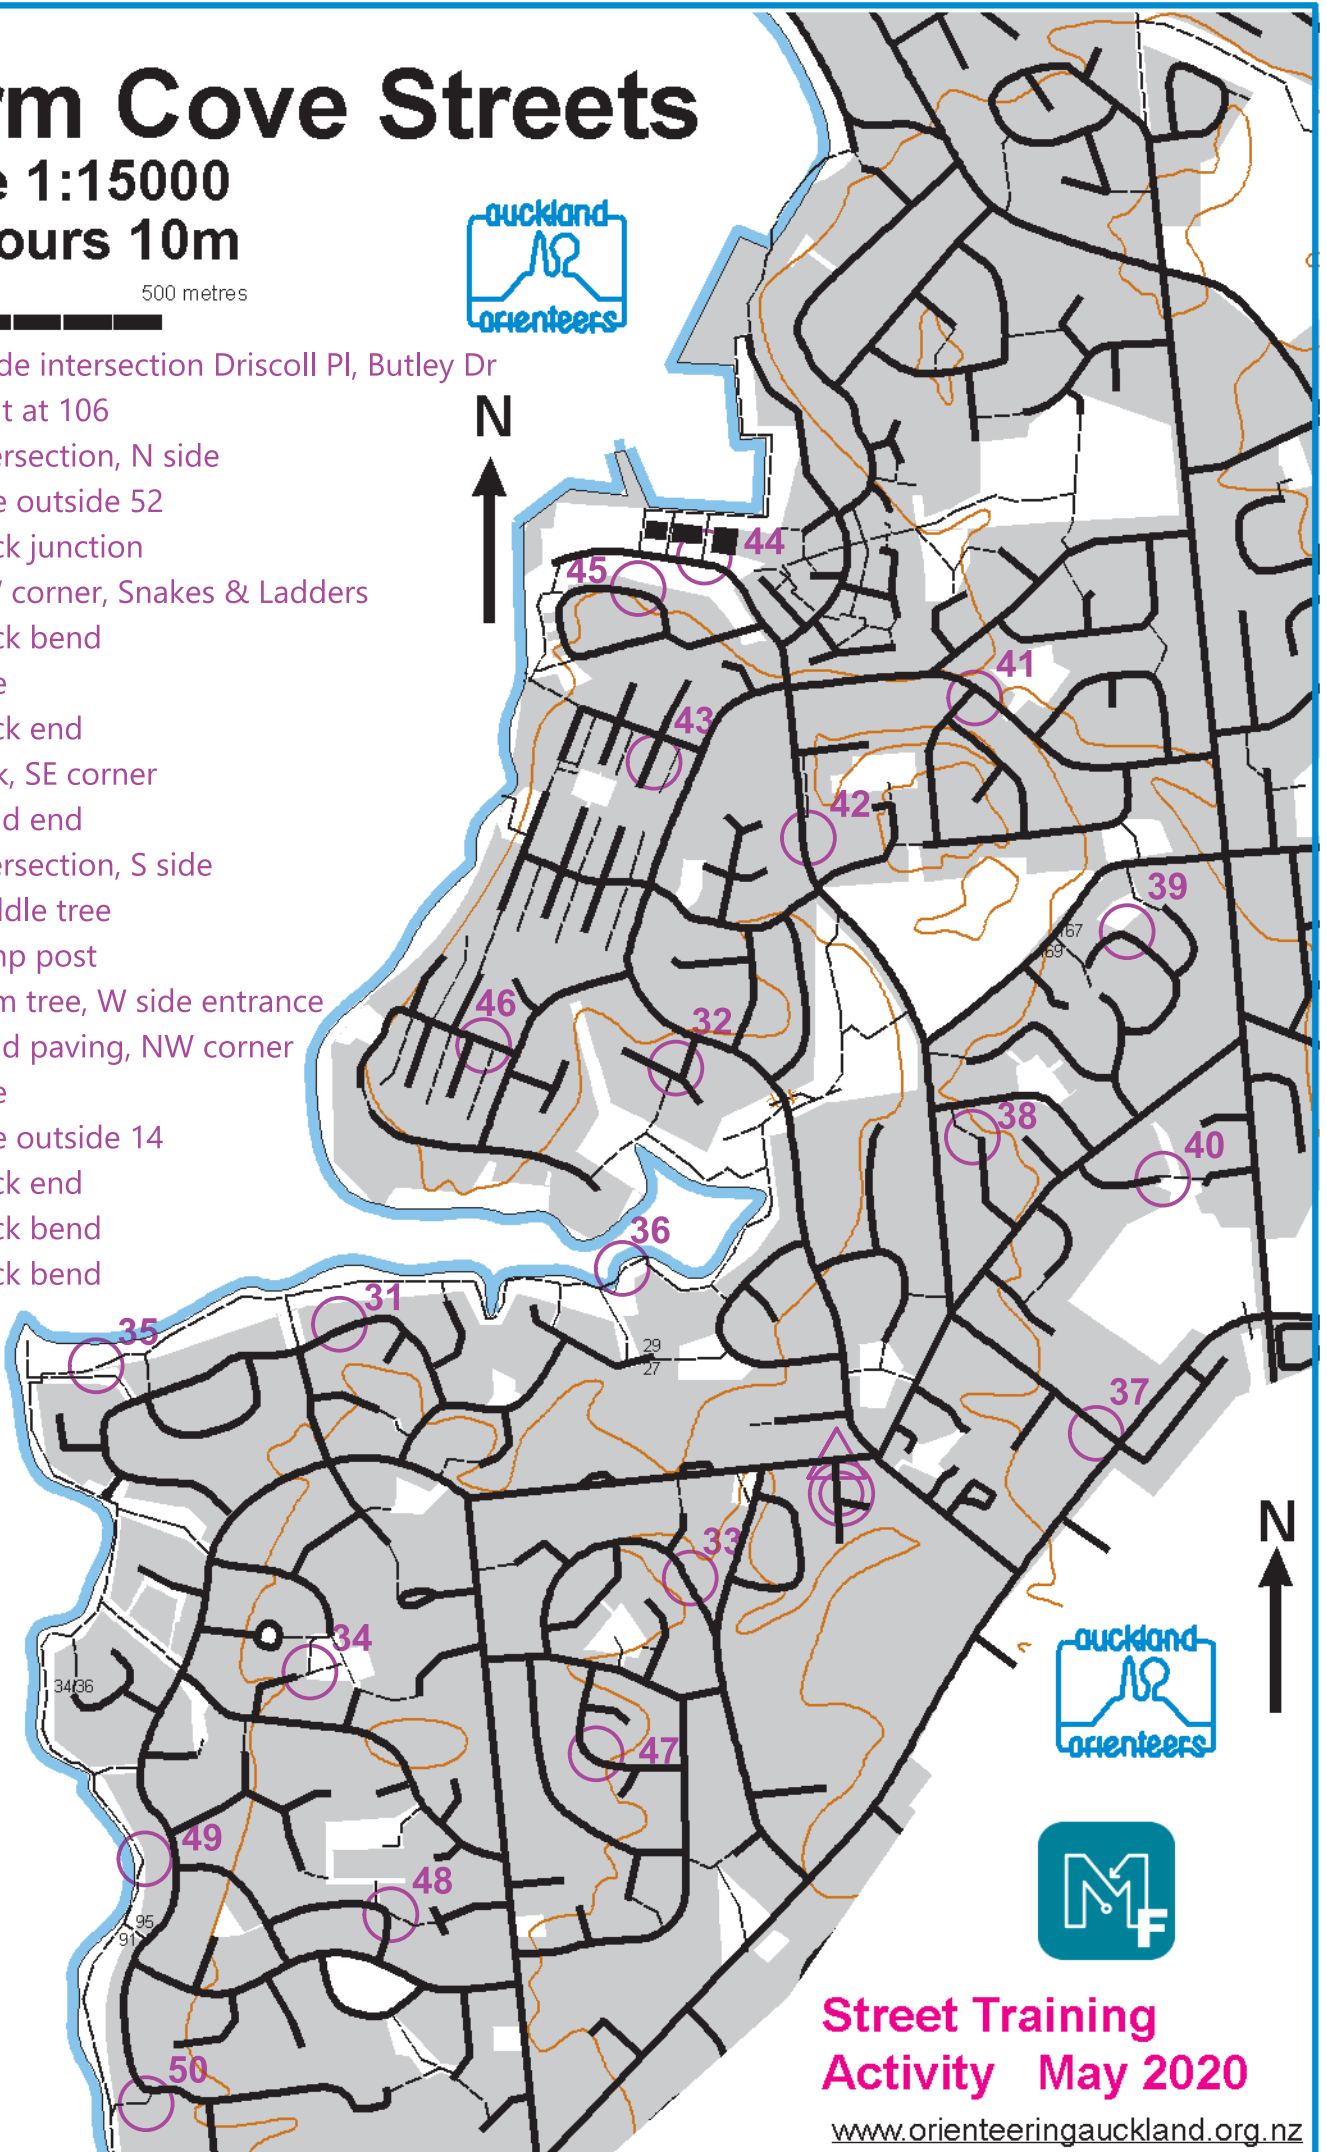

Farm Cove Streets

Scale 1:15000

Contours 10m

0 500 metres

Start E side intersection Driscoll Pl, Butley Dr

- 31 Boat at 106
- 32 Intersection, N side
- 33 Tree outside 52
- 34 Track junction
- 35 NW corner, Snakes & Ladders
- 36 Track bend
- 37 Tree
- 38 Track end
- 39 Park, SE corner
- 40 Road end
- 41 Intersection, S side
- 42 Middle tree
- 43 Lamp post
- 44 Palm tree, W side entrance
- 45 Road paving, NW corner
- 46 Tree
- 47 Tree outside 14
- 48 Track end
- 49 Track bend
- 50 Track bend

Street Training
Activity May 2020

www.orienteingauckland.org.nz