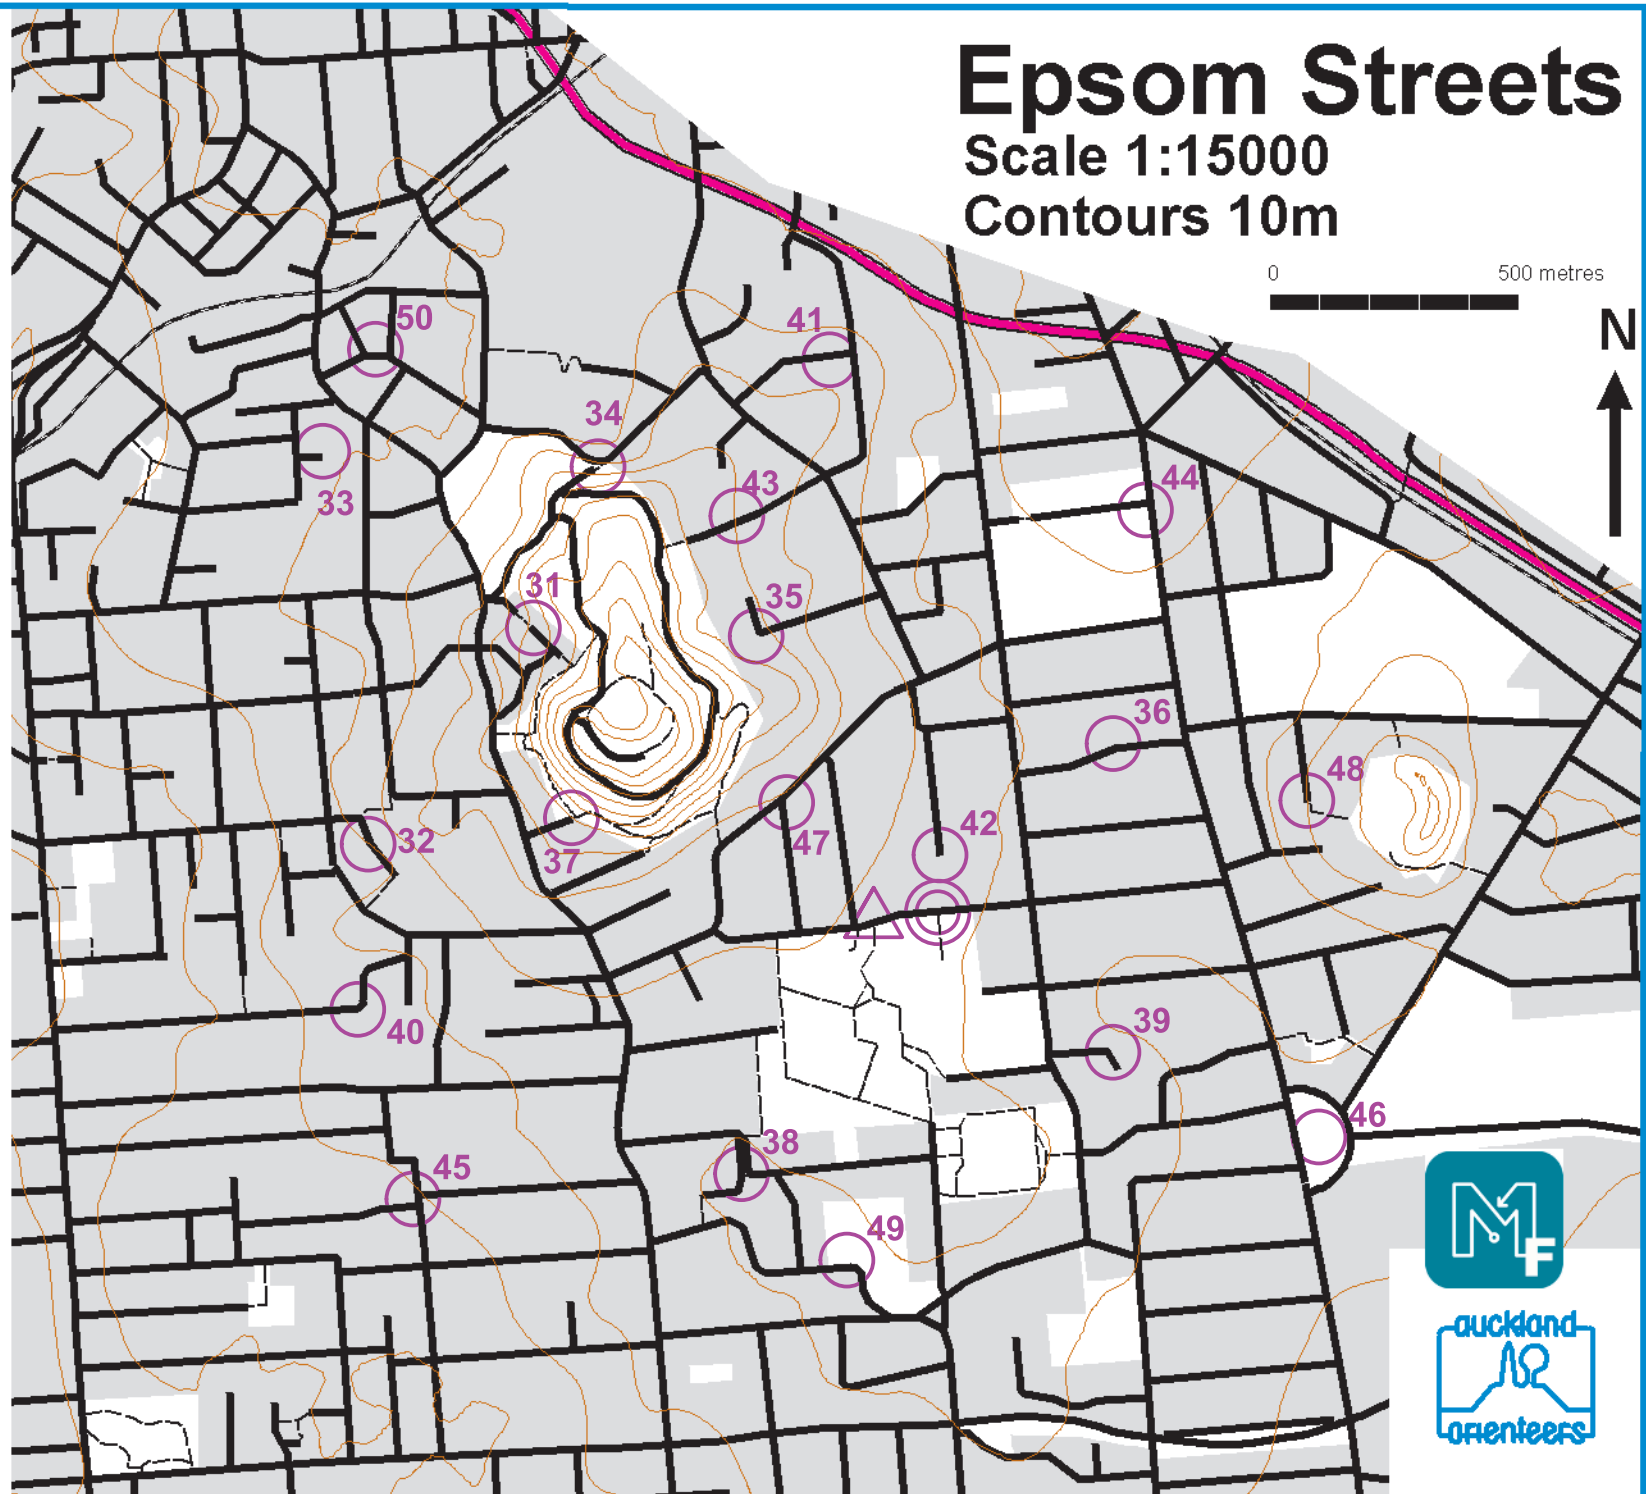

Epsom Streets

Scale 1:15000

Contours 10m

0 500 metres

- 51 End of campus entrance
- 31 Road end
- 32 Lamppost
- 33 Lamppost
- 34 Planter box
- 35 Seat
- 36 Power pole
- 37 Gate
- 38 Fence corner
- 39 Street light
- 40 Tree
- 41 Sign
- 42 Street garden
- 43 Power pole
- 44 Stone wall end
- 45 Road sign
- 46 Fountain
- 47 Street corner
- 48 Lamppost
- 49 Stairs
- 50 Tree

**Street Training
Activity May 2020**