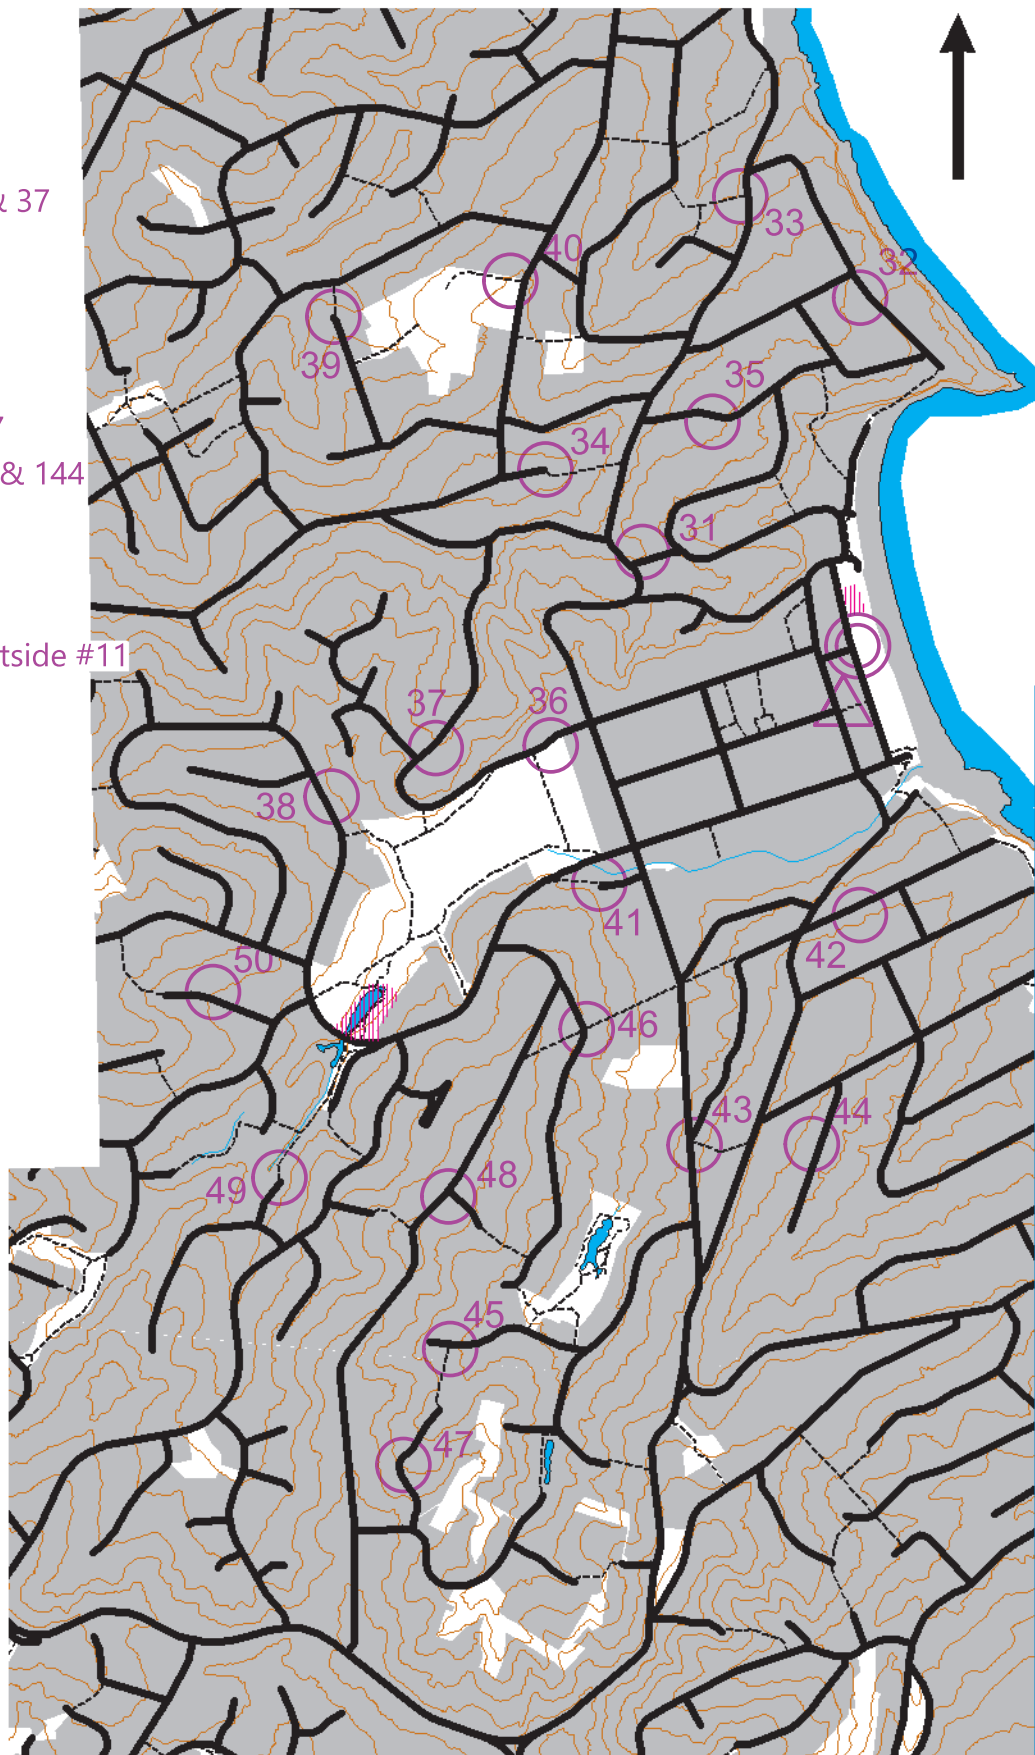

Browns Bay Streets

Scale 1:15000

Contours 10m

Street Training Activity
May 2020

www.orienteingauckland.org.nz

- | Start | Stage |
|-------|----------------------------------|
| 31 | Power Transformer |
| 32 | Lamp post outside #35 & 37 |
| 33 | Track entrance |
| 34 | End of road |
| 35 | Lamp post outside #13 |
| 36 | Gate at child care centre |
| 37 | Speed bump outside #37 |
| 38 | Lamp post outside #142 & 144 |
| 39 | Track entrance |
| 40 | Public toilet |
| 41 | End of road |
| 42 | Between middle trees outside #11 |
| 43 | Track entrance |
| 44 | Power pole outside #15 |
| 45 | Track entrance |
| 46 | Top of stairs |
| 47 | Fence corner #18 |
| 48 | Tree outside #50 |
| 49 | Lamp post end of road |
| 50 | Post box outside #13 |

The start is at the junction of
Inverness and Clyde Roads