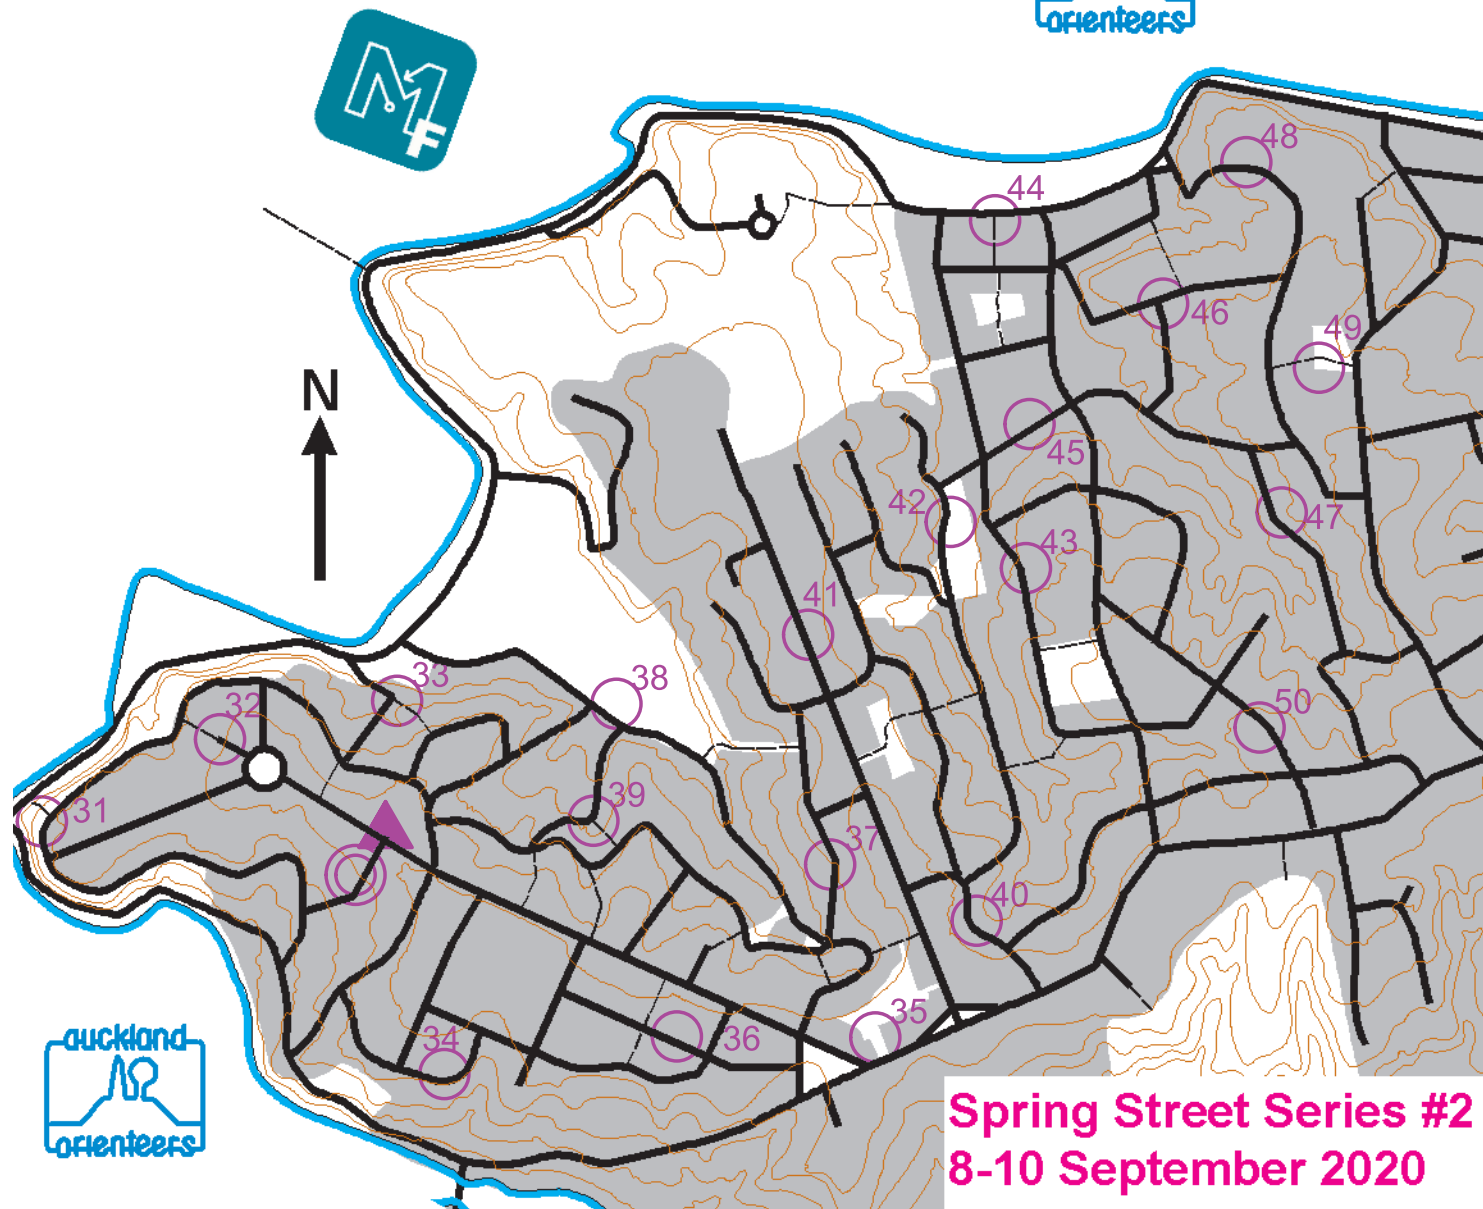

Orakei Streets

Scale 1:15000
Contours 10m

**Follow
COVID-19
rules**

Course A Any 18 Controls
Course B Any 14 Controls
Course C Any 10 Controls
Course D Any 6 Controls

Aim to finish
close to 1 hour

- Start Cnr Coates Ave & Rewiti St
- 31 Park Bench
 - 32 Tree on island
 - 33 Light post on track
 - 34 Lamppost outside 28B
 - 35 Tree on walkway
 - 36 Power box outside #26
 - 37 Buddha on orange wall
 - 38 Rugby post
 - 39 Power box by walkway
 - 40 Water meter outside #21
 - 41 Rock divider on berm
 - 42 Chain gate entry
 - 43 Tree stump
 - 44 Bollard
 - 45 MBBC gate
 - 46 Brick pillar
 - 47 Power box outside #41
 - 48 Powerpole outside #50
 - 49 Large tree on island
 - 50 Small tree outside #33A
- Finish 5 Rewiti St

**Spring Street Series #2
8-10 September 2020**